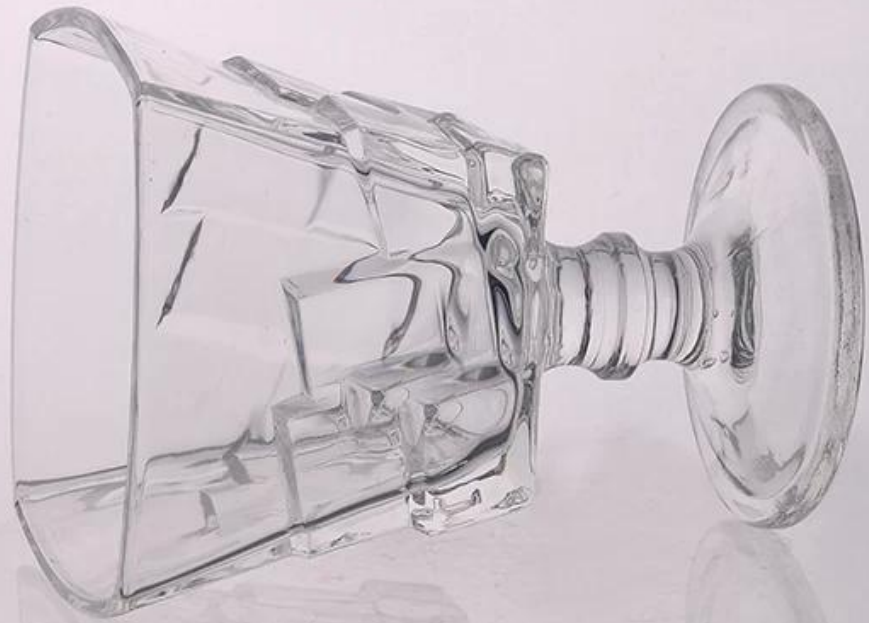

XXXXXXXXXXXXXXXXXX

Product Details

Model	SGJD15041614
Material	XXXXXXXXXX
Color	XXXXXXXXXX
Dimensions	1. XXXXXXXXXXXX5 2. XXXXXXXXXXXX15
Weight	XXXXXXXX48 /XX
Capacity	500,000-1,000,000 /XX
Usage	35XXXXXXXXXXXX
Lead Time	T / T 30XXXXXXXXXXXXXXXXXXXX
Payment	XXXXXXXXXXXXXXXXXX;XXXXXXXX
Certification	1. XXXXX XXXX 2. XXXXXXXXXXXXXXX 3. XXXXX 4. FDA XXXCA65XX
Other Info	XXXXXXXXXXXX XXXXXXXXXXXXXXXXXXXX 3. XXXXXXXXXXXXXXXXXXXXXXX 4. XXXXXXXXXXXXXXXXXXXXXXX 5. XXXXXXXXXXXXXXXXXXXXXXX

More Product Pictures

T:107mm

H:130mm

B:83mm

[Similar Products Link](#)

Office & Sample Room

Factory Show

□□□□□□