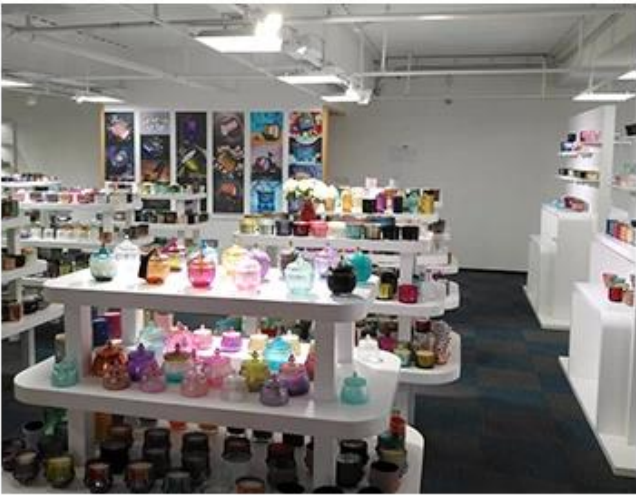

# Office & Sample Room

1,800

5000

5000 5000

# SAMPLE ROOM

There are more than 5000 products in  
sample room of Sunny Glassware  
for your reference. No second Co. in China!

Factory Show