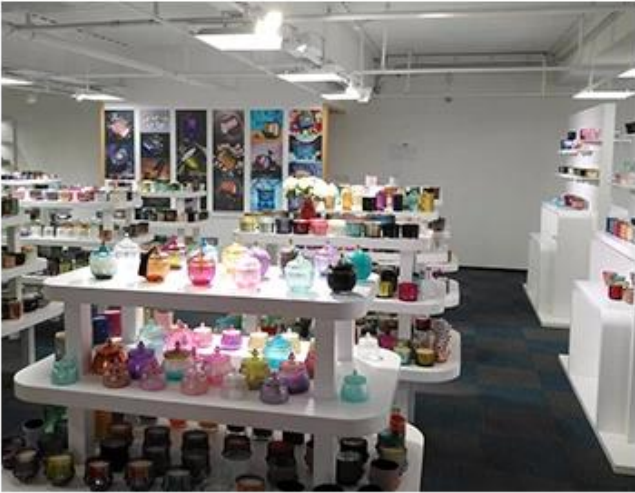

SAMPLE ROOM

There are more than 5000 products in
sample room of Sunny Glassware
for your reference. No second Co. in China!

Factory Show