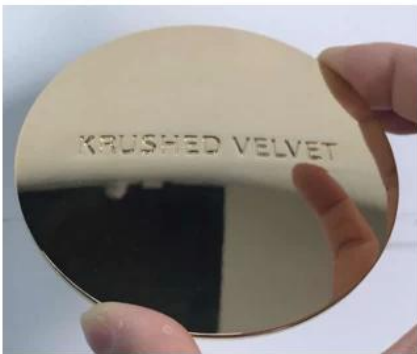

### Product Code

SGL19052916  
89mm  
10mm  
41  
5000pcs  
QC

Stainless steel candle lids

Rose gold color

gold color

intagliated logo on the lids

embossed logo on the lids

effect on the jar

Zinc alloy candle lids

Rose gold color

gold color

debossed logo on the lids

embossed logo on the lids

effect on the jar