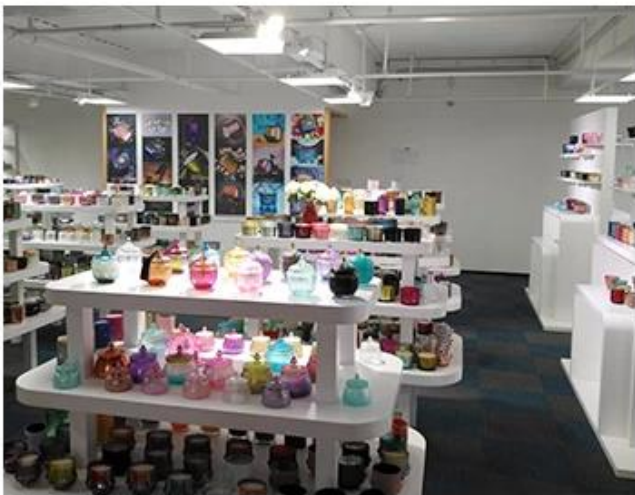

# Office & Sample Room

1,800

5000

5000

1

# SAMPLE ROOM

There are more than 5000 products in  
sample room of Sunny Glassware  
for your reference. No second Co. in China!

Factory Show

XXXXXXXXXXXXXXXXXXXXXXXXXXXXXXXXXXXX