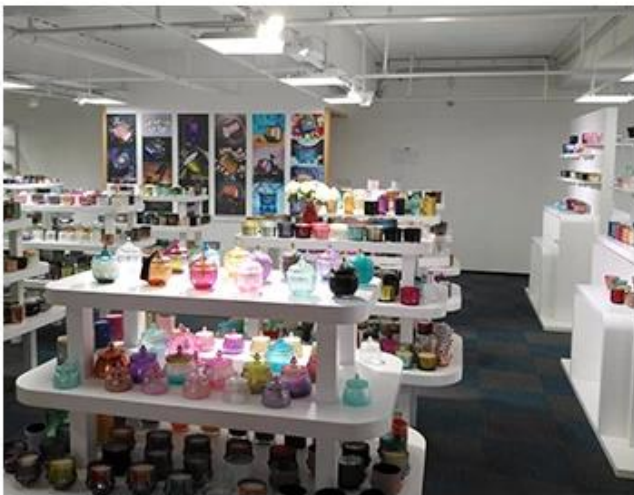

U

Vincent Van Gogh The Starry Night

Sunny Glassware

Capacity	1308ml
weight	1605g
Wall THK	7mm
Bottom THK	18mm

ABOUT FACTORY

There are about 20000 square meters in our factory which was built in 1992 year

FACTORY

SAMPLE ROOM

There are more than 5000 products in
sample room of Sunny Glassware
for your reference. No second Co. in China!

CERTIFICATES

REMINDER

MOQ IS REQUIRED

Contact us for more details