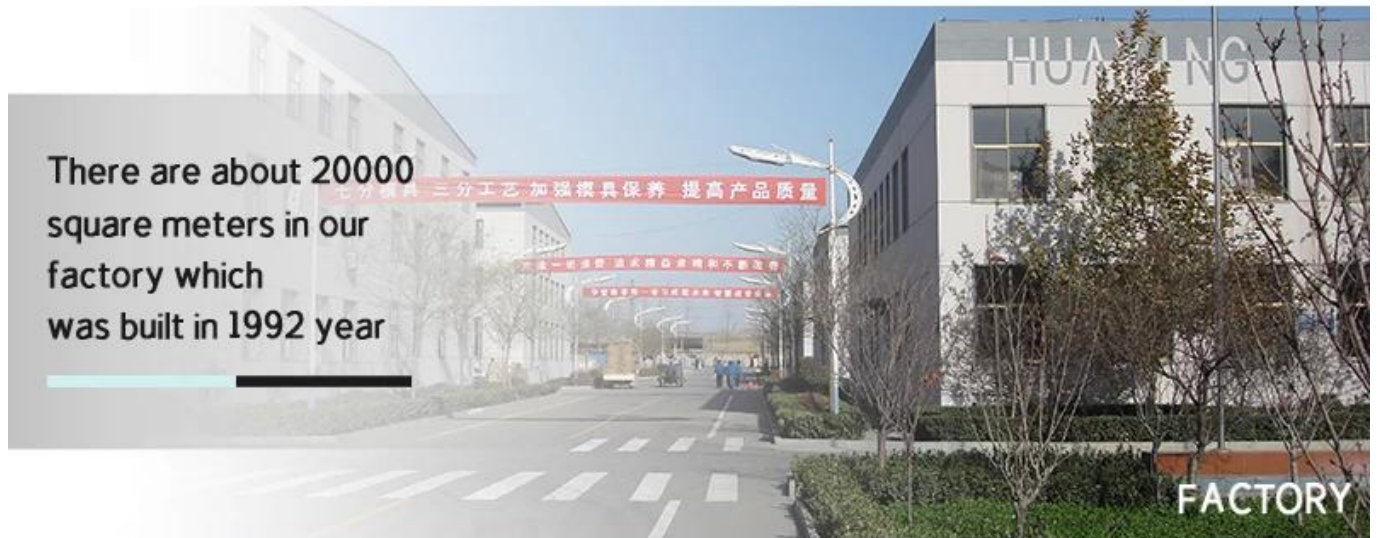

U

Vincent Van Gogh The Starry Night

Sunny Glassware

Capacity	1308ml
weight	1605g
Wall THK	7mm
Bottom THK	18mm

ABOUT FACTORY

There are about 20000 square meters in our factory which was built in 1992 year

FACTORY