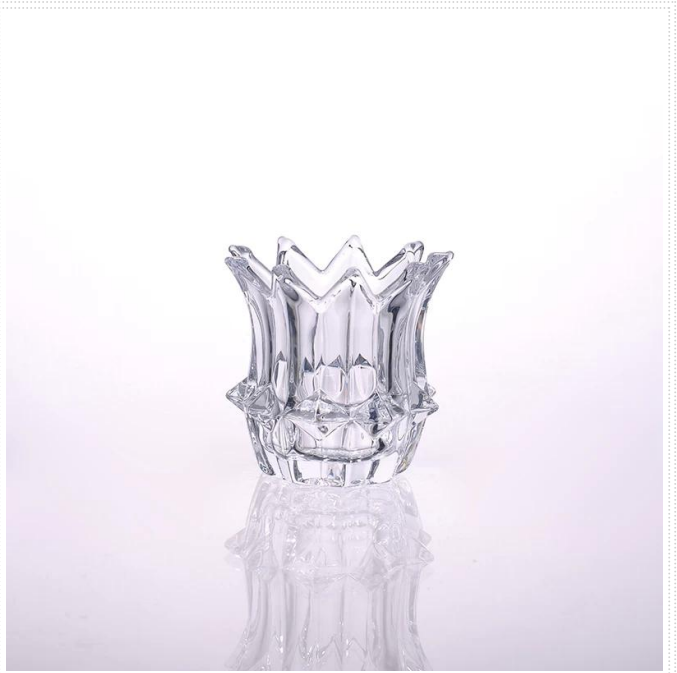

# Product detail:

SG14122007	
SG14122007	
SG14122007	
SG14122007	
SG14122007	1.5mm x 1.5mm x 1.5mm 2.15mm x 2.15mm x 2.15mm
SG14122007	144mm x 144mm x 144mm
SG14122007	500000mm x 500000mm
SG14122007	35mm x 35mm x 35mm
SG14122007	30mm x 30mm T / T x 30mm x 30mm
SG14122007	1.5mm x 1.5mm x 1.5mm
SG14122007	1.5mm x 1.5mm x 1.5mm 2.15mm x 2.15mm x 2.15mm 3.0mm Q / 3.0mm x 3.0mm 4.0mm x 4.0mm x 4.0mm 5.0mm FDA CA 65mm x 65mm
SG14122007	1.5mm x 1.5mm x 1.5mm 2.15mm x 2.15mm x 2.15mm 3.0mm x 3.0mm x 3.0mm 4.0mm x 4.0mm x 4.0mm 5.0mm x 5.0mm x 5.0mm

# Product show:

Related products:

□□□□□□□□

□□□□□□

**S**  
SUNNY

Package:

Shenzhen Sunny Glassware

[www.sunnyglassware.com](http://www.sunnyglassware.com)