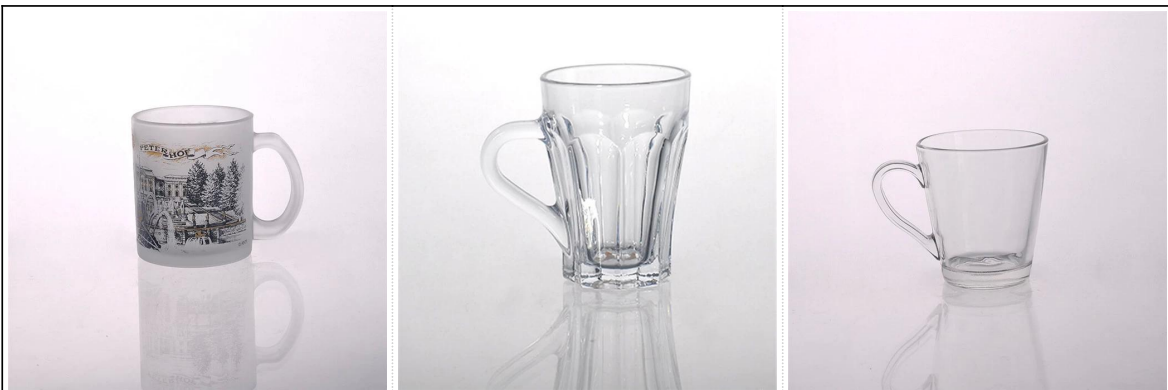

Similar Products Link