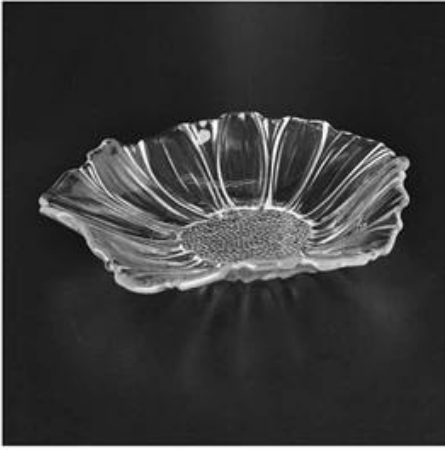

[Similar Products Link](#)