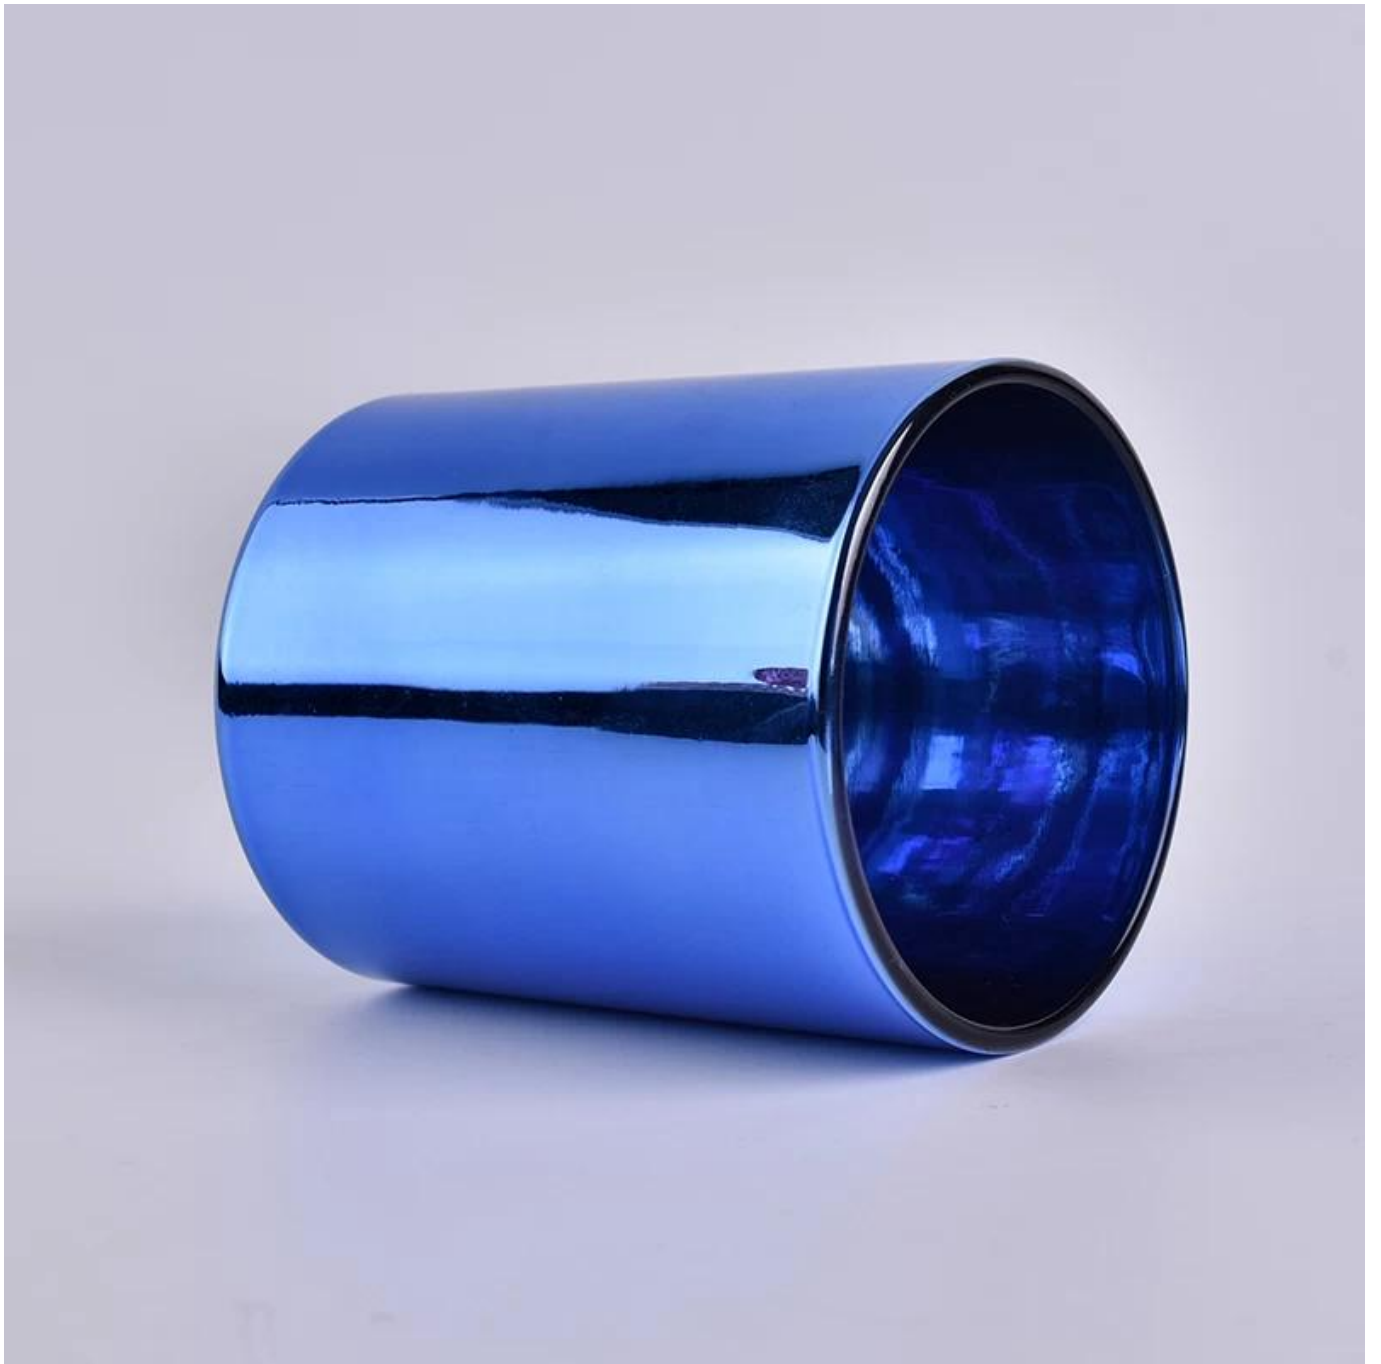

XXXXXXXXXX

Product Details

Product Code	SGJBS18032711
Material	Carbon Steel
Grade	A36
Dimensions	1. 1/2" x 1/2" x 5' 2. 15' x 15' x 15' x 15' x 15' x 15'
Weight	Approx. 4,480 lbs
Price	\$500,000 - \$1,000,000
Lead Time	Approx. 35 days
Availability	T / T 30 days in advance
Notes	Standard weight and finish
Specifications	1. Standard weight 2. Standard finish 3. ASTM A36
Additional Info	1. Standard weight 2. Standard finish 3. Standard weight and finish Standard weight and finish Standard weight and finish