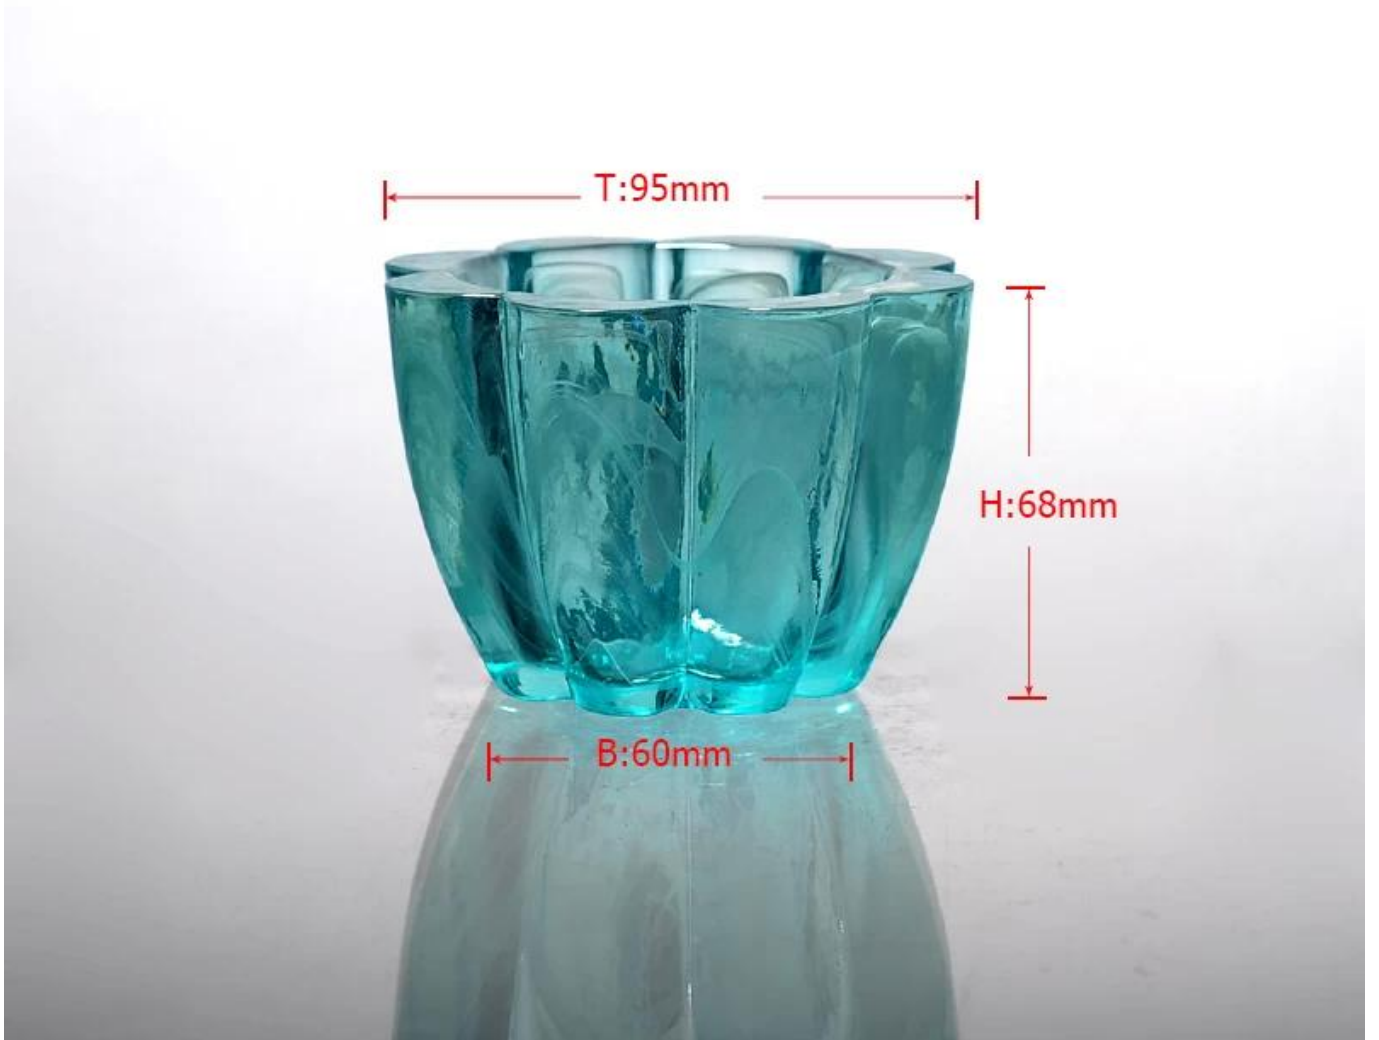

Similar Products Link *Every day is sunny day*