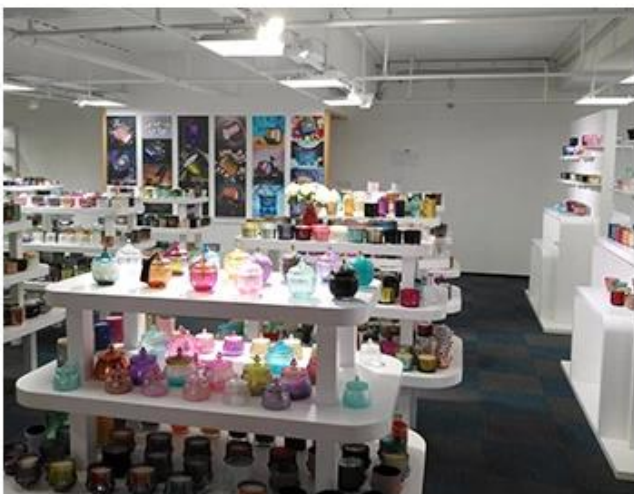

of course, we can customize
Individual gift box for you.

Carton

Wooden case

Pallet

SAMPLE ROOM

There are more than 5000 products in
sample room of Sunny Glassware
for your reference. No second Co. in China!