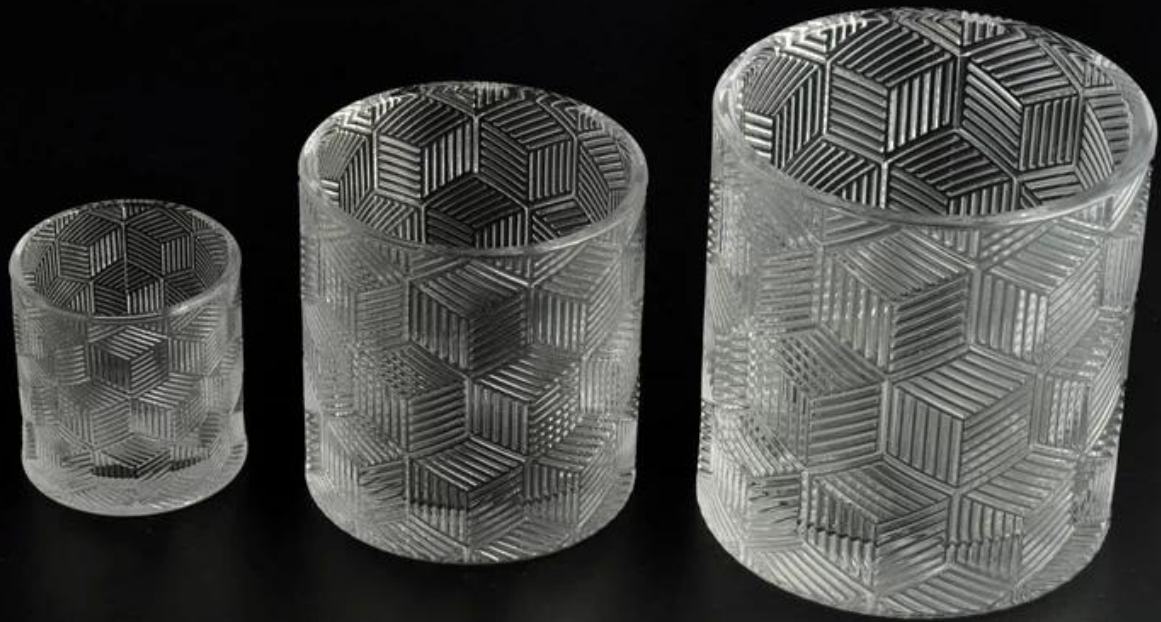

# Customized glass candle jar decorative glass candle jar with lid

## Product Details

	Item No	SGHY16011907
	Size	Top dia 80mm Bottom dia 80mm Height 84mm Weight 313g Capacity 275ml Lid: Top dia 79mm Bottom dia 67mm Height 20mm Weight 130g
	Surface finish	<b>Customized glass candle jar decorative glass candle jar with lid</b>
	Material	High white glass
	Surface finish	color spray, electroplating, etc are available
	Sample	7days
	Terms of payment	30% deposit by T/T in advance and the balance after showing copy of L/C
	Certification	ASTM Test (for candle holder)
	For your choice	1, Any logo printing on glass body 2, Any color painted, frosted, electroplating, logo laser for the finish 3, Special packing like shrink wrap, color gift box, white box etc 4, Any shape, size meet your need

More Product Pictures

Similar Products Link

[Cylinder tealight candle holder](#)

[Round small tealight holder](#)

[Flower shape cylinder jade amber color decorative glass candle jar candle holder](#)