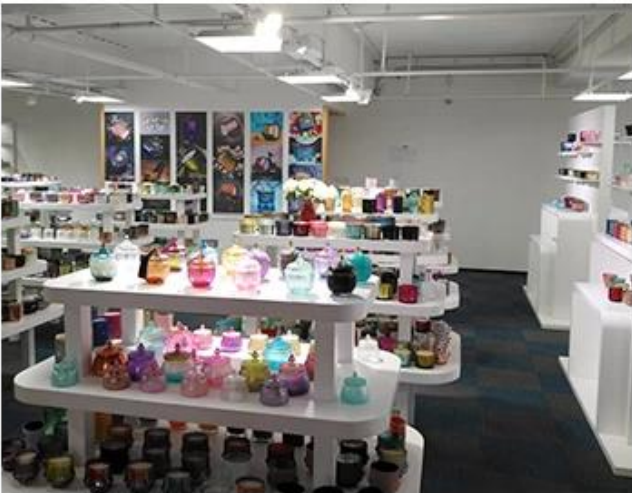

## Office & Sample Room

1,800

5000

5000  
 5000  
 5000

# SAMPLE ROOM

There are more than 5000 products in  
sample room of Sunny Glassware  
for your reference. No second Co. in China!

Factory Show

XXXXXXXXXXXXXXXXXXXXXXXXXXXXXXXXXXXX