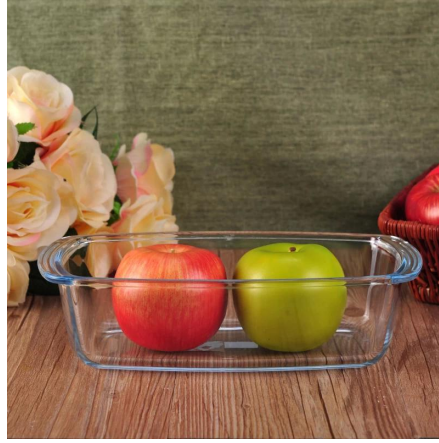

Wechat: 13710479011

Everything is going on, but don't give up trying

More Product Pictures

[Similar Products Link](#)

Office & Sample Room

1992 20

4,000

OEM/ODM