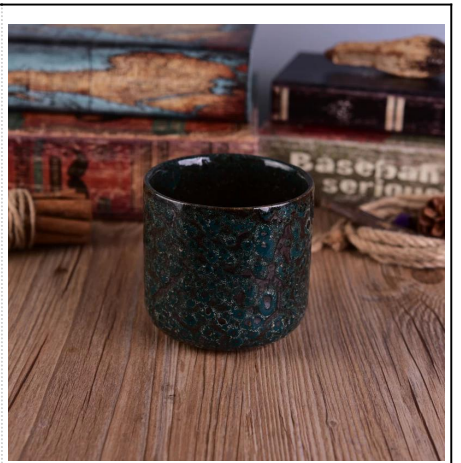

380ml

Product Details

Item No.	SGWQ17010626
Brand	SGWQ
Color	Blue
Material	50% Cotton, 50% Polyester
Size	48x48
Weight	50g/100g
Usage	1. Suitable for... 2. ... 3. ... FDA; ASTM; CA 65
Quantity	35
Notes	...

Item No.

Brand / T / 30% Cotton B / L
2. Brand / T / 30% Cotton B / L

Color

Material
2. ...
3. ...
4. ...
5. ...

Usage

1. ...
2. ...
3. ...
4. ...

More Product Pictures

Office & Sample Room