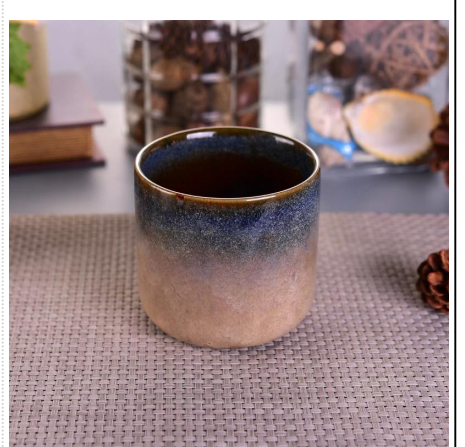

XXXXXXXXXXXXXXXXXX

Product Details

Product ID	SGSN17010513
Brand	ABC/DEF
Color	Blue/White
Material	1. 100% Cotton 2. 15% Polyester
Size	40-48
Weight	50-100g
Features	1. Breathable 2. Soft touch 3. FDA; ASTM; CA 65
Price	\$35
Availability	Available

Notes

- T / T30 / L
- L / C / T / T

Notes

- Blue / White
- Blue / White
-
-
-

Notes

-
-
- Blue
-

More Product Pictures

Office & Sample Room