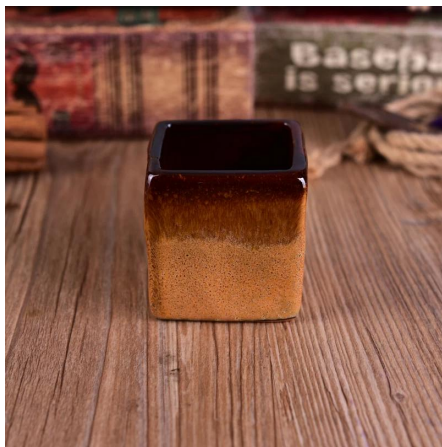

XXXXXXXXXXXXXXXXXX

Product Details

Product ID	SGSN17010513
Brand	ABC/DEF
Color	Blue/White
Material	1. 100% Cotton 2. 15% Polyester
Size	40-48
Weight	50-100g
Features	1. Breathable 2. Soft touch 3. FDA; ASTM; CA 65
Price	\$35
Availability	Available

Notes

- T / T30 / L
- L / C / T / T

Notes

- Blue / White
- Blue / White
-
-
-

Notes

-
-
- Blue
-

More Product Pictures

Office & Sample Room