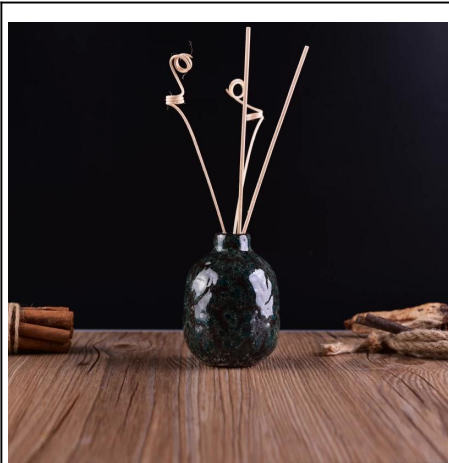

XXXXXXXXXXXXXXXXXX

Product Details

Product ID	SGSN17010513
Brand	ABC/DEF
Color	Blue/White
Material	1. 100% Cotton 2. 15% Polyester
Size	40-48
Weight	50-100g
Features	1. Breathable 2. Soft touch 3. FDA; ASTM; CA 65
Price	\$35
Availability	Available

Notes

- T / T30 / L
- L / C / T / T

Notes

- Blue / White
- Blue / White
-
-
-

Notes

-
-
- Blue
-

More Product Pictures

Office & Sample Room