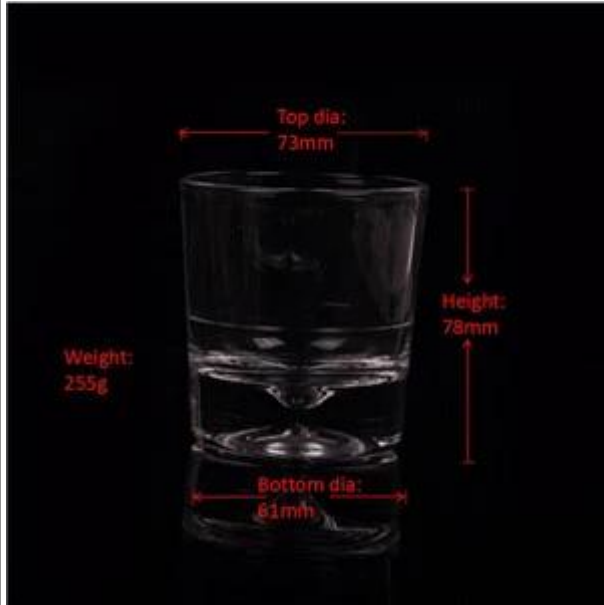

## Product Details

Model	SGJB15070601
Material	T 73mm * B 61mm H 78mm
Weight	255g
Capacity	1.5L 2:15L
Quantity	24 / 36 / 48
Material	10,000 pcs
Material	35
Material	30 T / B / L
Material	<ol style="list-style-type: none"> <li>1. Meet FDA</li> <li>2. Meet FDA</li> <li>3. Eco</li> <li>4.</li> <li>5. Machine</li> </ol>

## More Product Pictures

Similar Products Link

Product display

Candle Holder

Glass Tumbler

Glass Jar

Double Wall Glass

Wine Glass