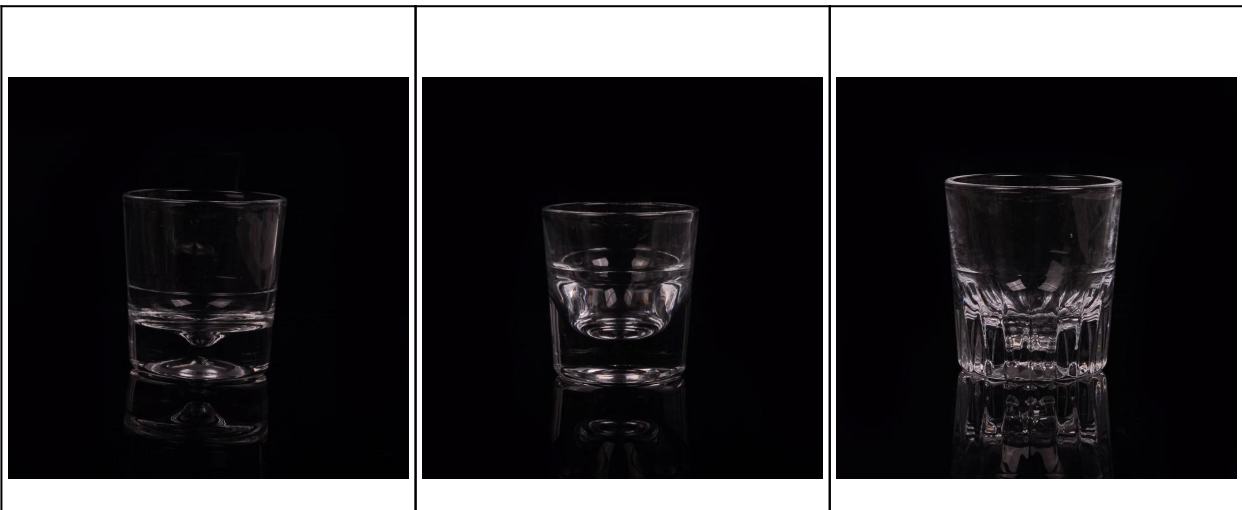

Similar Products Link

Office & Sample Room

深圳市宝安区西乡街道 1992 年 深圳市宝安区西乡街道
20 深圳市宝安区西乡街道深圳市宝安区西乡街道
深圳市宝安区西乡街道深圳市宝安区西乡街道
深圳市宝安区

深圳市宝安区西乡街道 宝安区、深圳市宝安区、宝安区、
宝安区 宝安区、宝安区、宝安区、宝安区、