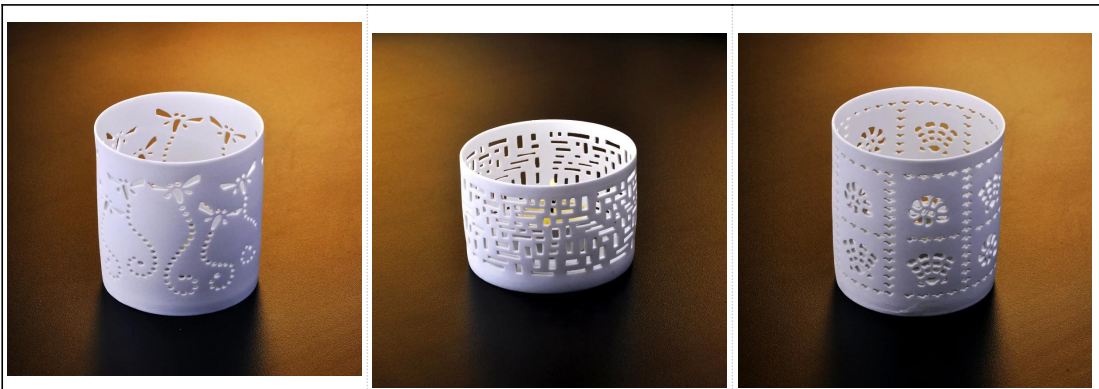

Similar Products Link