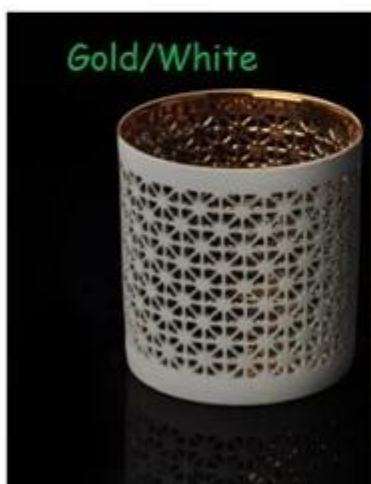

# Promotional glass tumbler beer mug with handle

Ceramic candle holder

Gold/White

Item No.: SGJH15112207

Gold/Gold

Item No.: SGJH15112208

Silvery/White

Item No.: SGJH15112209

Product Details

	Item Name	<a href="#">Ceramic candle holder with wood lids</a>
	Item number.	SGDS15061901
	Size	Top dia: 90mm * Bottom dia: 113mm Height: 100mm
	Weight	270g
	Sample time	1.5 days to exist in the shape and size of the products 2:15 days if you need new shape and size of products
	Packing	Security packaging normal 24pcs / 36pcs / 48pcs per carton etc. export with egg divider
	MOQ	10,000pcs
	Delivery time	Within 35 days after order confirmed
	Payment terms	30% deposit by T / T in advance, the balance after showing the copy of B / L
	Product Feature	<ol style="list-style-type: none"> <li>1.High quality and competitive prices</li> <li>2.Meet FDA, SGS, LFGB test etc.</li> <li>3.Eco-friendly</li> <li>4.Widely applies to wedding, party, house, bar etc.</li> <li>5.Machine made</li> </ol>