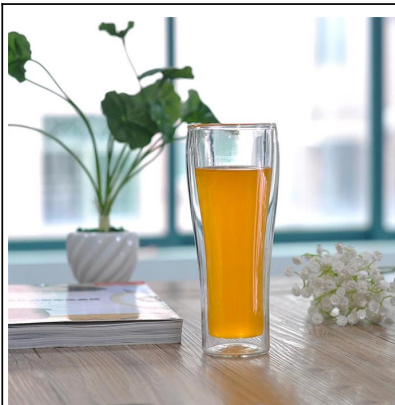

More Product Pictures

Similar Products Link

Product display

Candle Holder

Glass Tumbler

Glass Jar

Double Wall Glass

Wine Glass