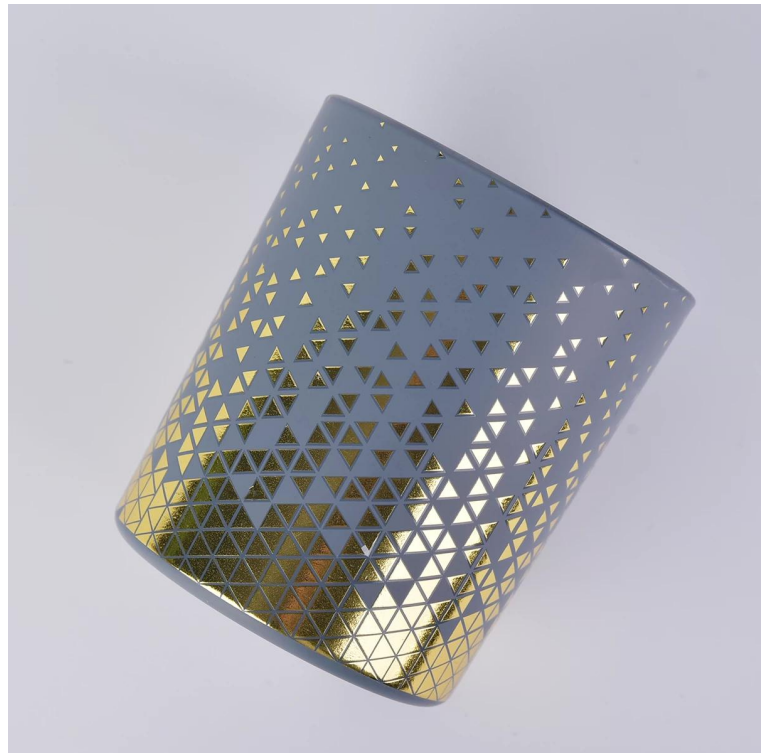

Our QC is more QC than our customer's QC

Product Details

Sunny Glassware

Product Name

Material

Capacity: 80ml

Quality: AQL 6.0 QC

Lead Time: 15 days

Product Name

Material: SG

Brand: NEST

Capacity

Lead Time

SGYC19082233

88mm

80mm