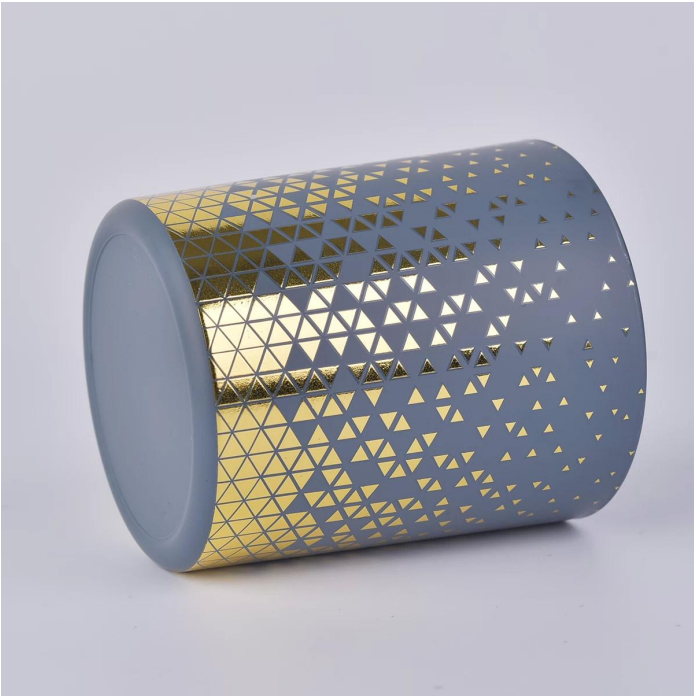

Our QC is more QC than our customer's QC

Product Details

Sunny Glassware

Product Name

Material

Capacity: 80ml

Quality: AQL 6.0 QC

Lead Time: 15 days

Product Name

Material: SG

Brand: NEST

Capacity

Lead Time

SGYC19082233

88mm

80mm