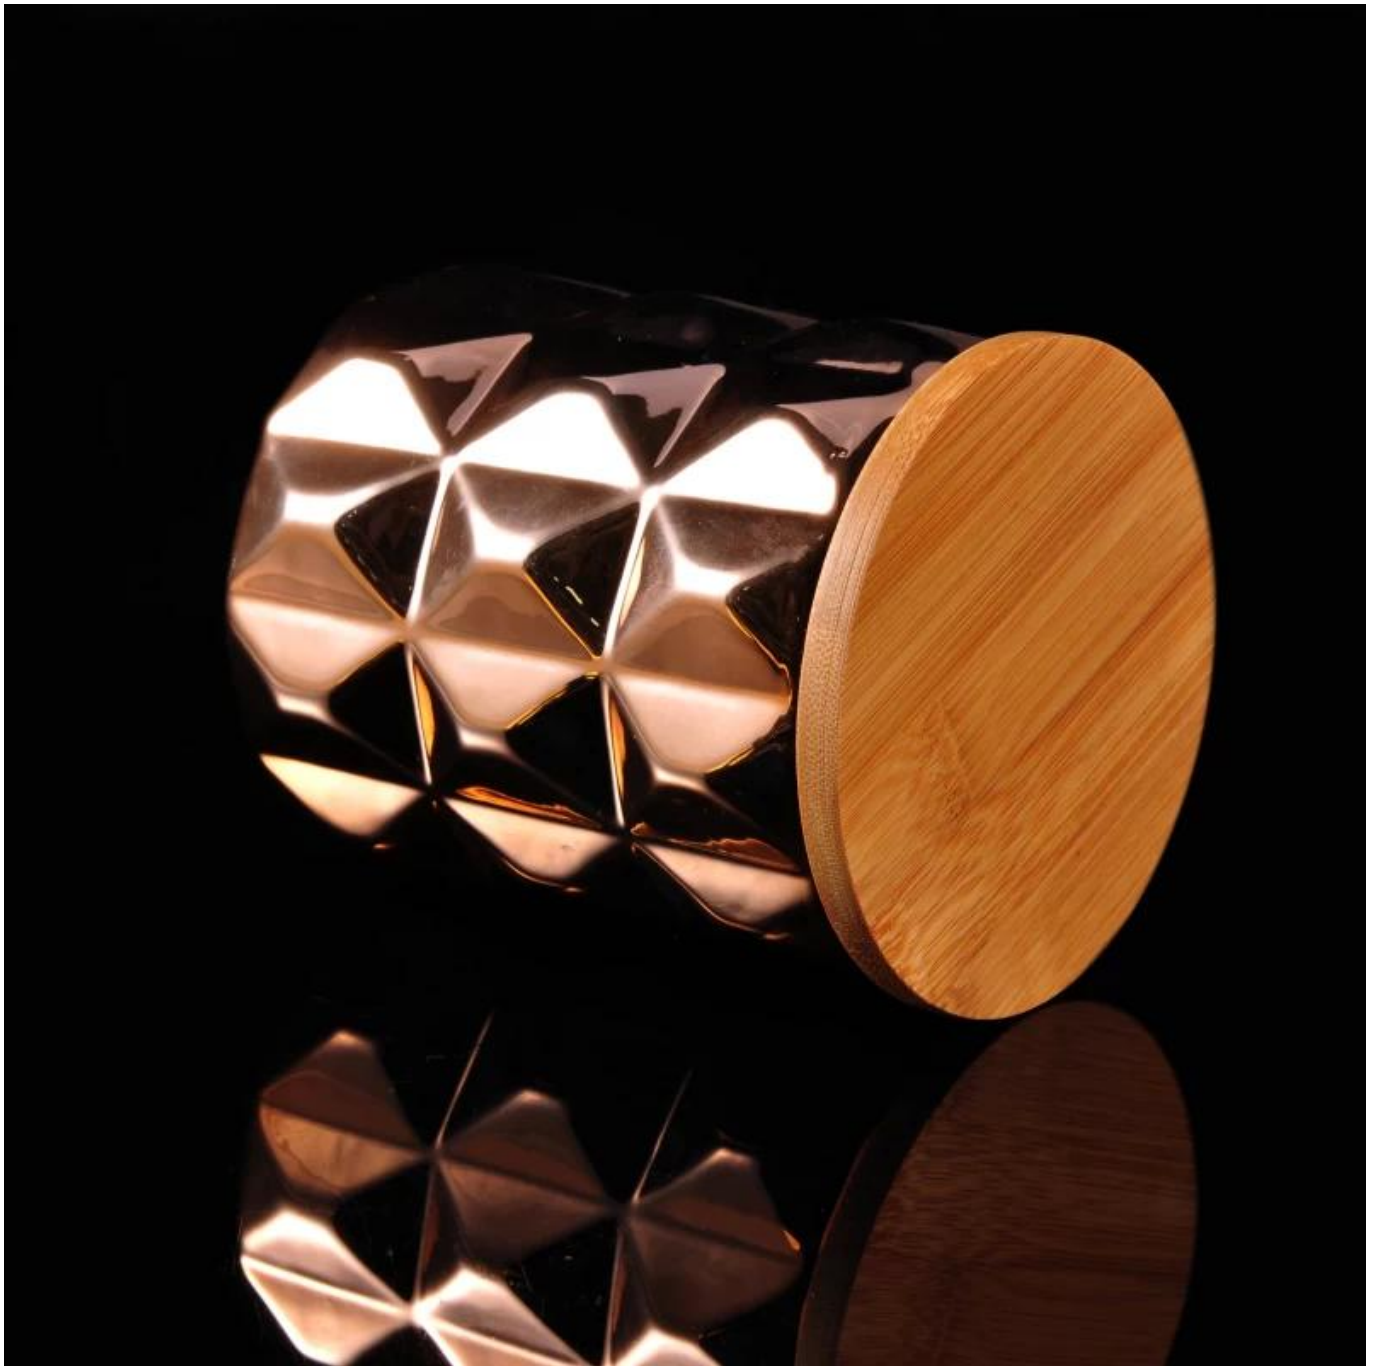

Office & Sample Room