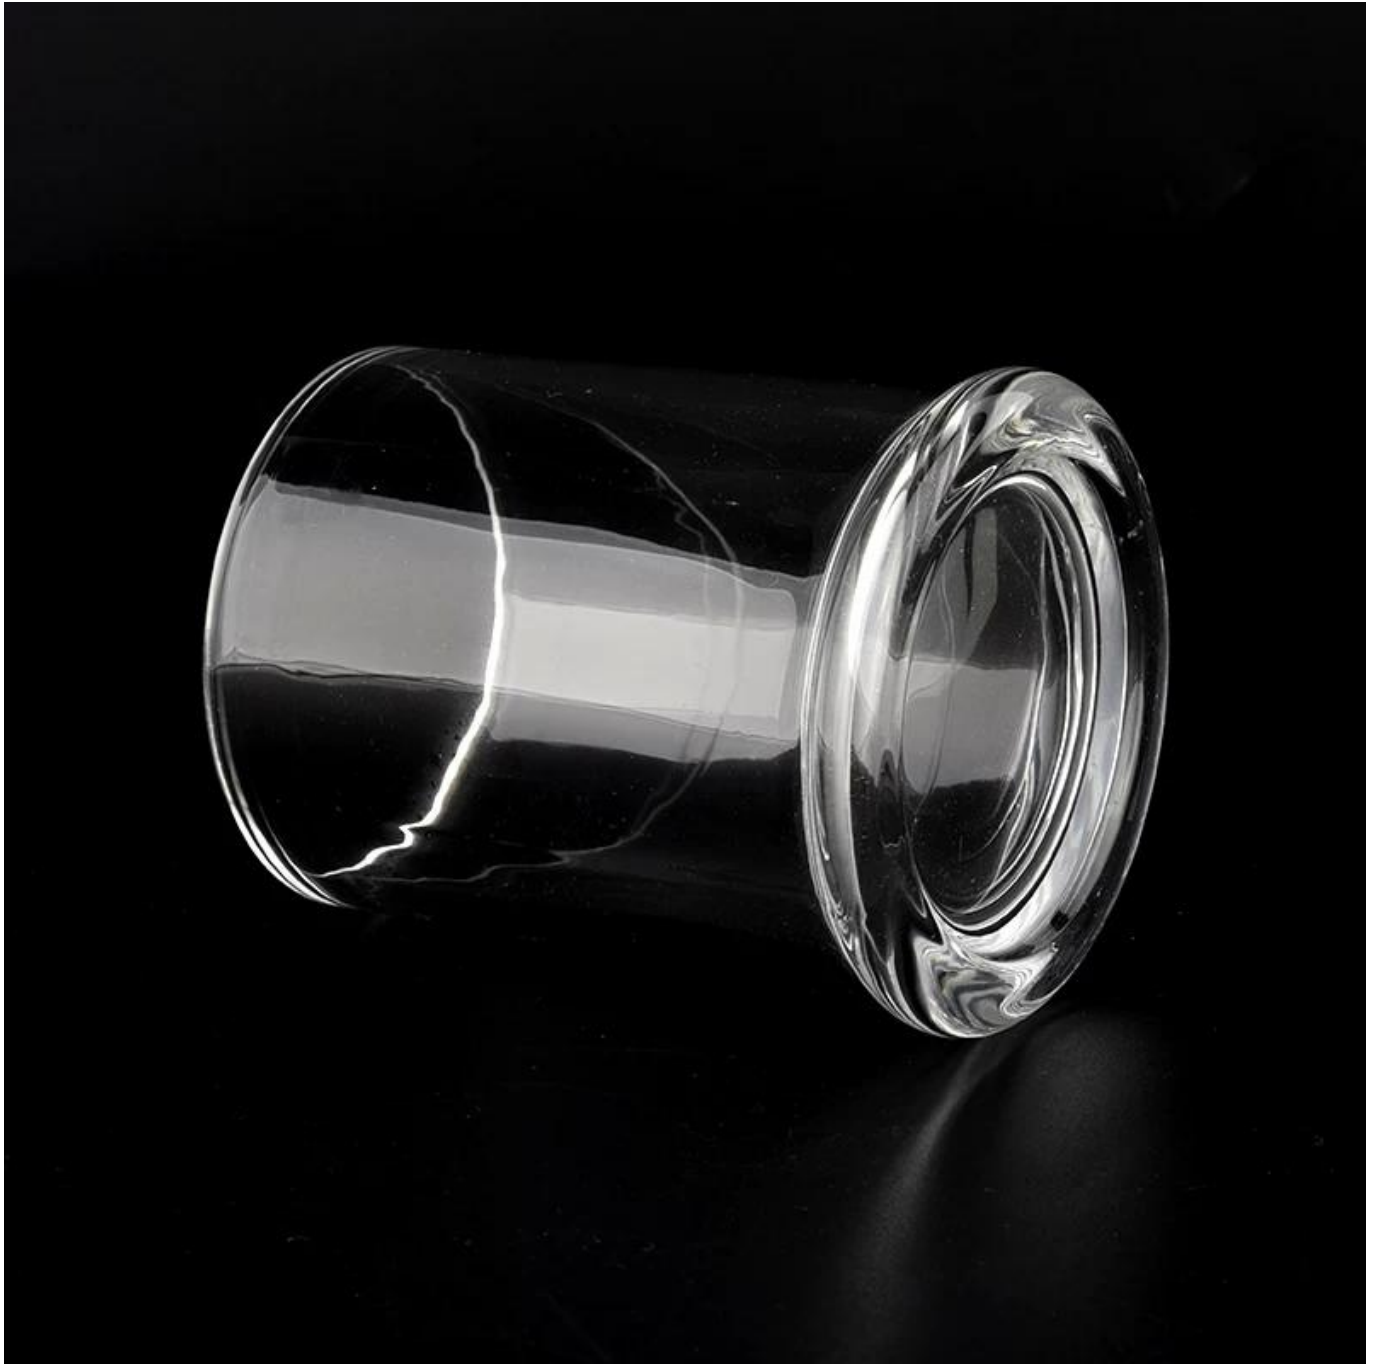

8oz glass candle vessels with clear glass lids for home decor

Sunny Glasswares not only places OEM / ODM orders, but also helps many brands to start with product concepts.

Why choose Sunny.

product name	8oz glass candle vessels with clear glass lids for home decor
Sample time	1. 5 days if there is glass shape and size 2. 15 days, if you need new shapes and sizes glass

Measure	Item:SGYH21122406 lid Dia: 78mm Height: 25mm Weight: 126g Jar Top dia:69mm Bottom dia□75mm Height□91mm Weight□276g Capacity:229ML
Packing	Normal packing,Individual gift box, PVC box, window box, color box, white box, etc
Delivery time	Within 35 days after the sample and order confirmed
Payment term	30% deposit by T/T in advance and the balance against the copy of B/L
Shipment	By sea,by air,by Express and your shipping agent is acceptable
Usage Occasion	Home decor,Wedding Decoration,Wedding Favors,Decoration enhancement