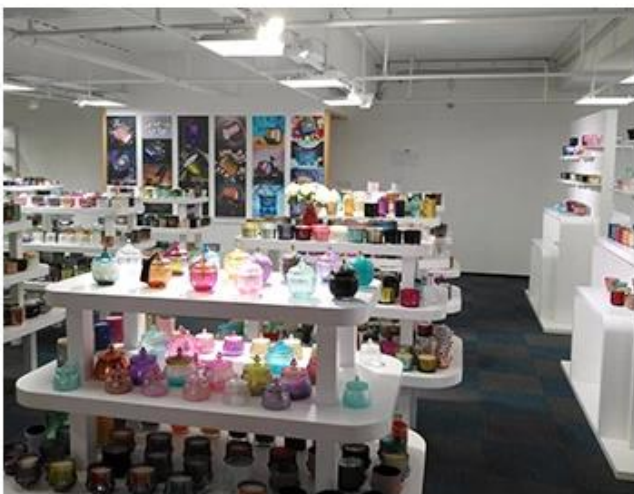

# Office & Sample Room

1,800

5000

5000 5000

# SAMPLE ROOM

---

There are more than 5000 products in  
sample room of Sunny Glassware  
for your reference. No second Co. in China!

Factory Show