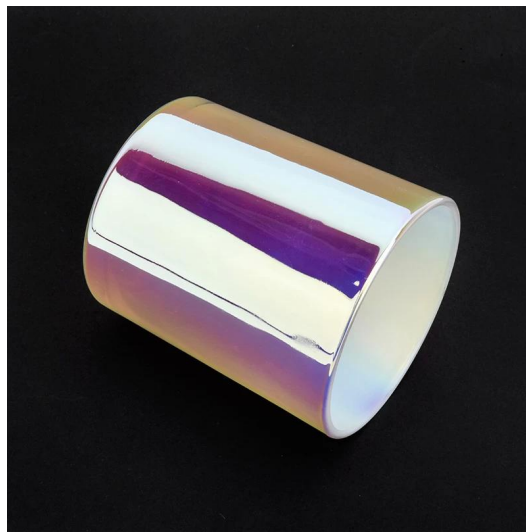

## Sunny Glassware Candle Jars

### Features

- SG
- NEST
- 
- 

SG88100-88

SG88100-88

88mm

100mm

325

410ml