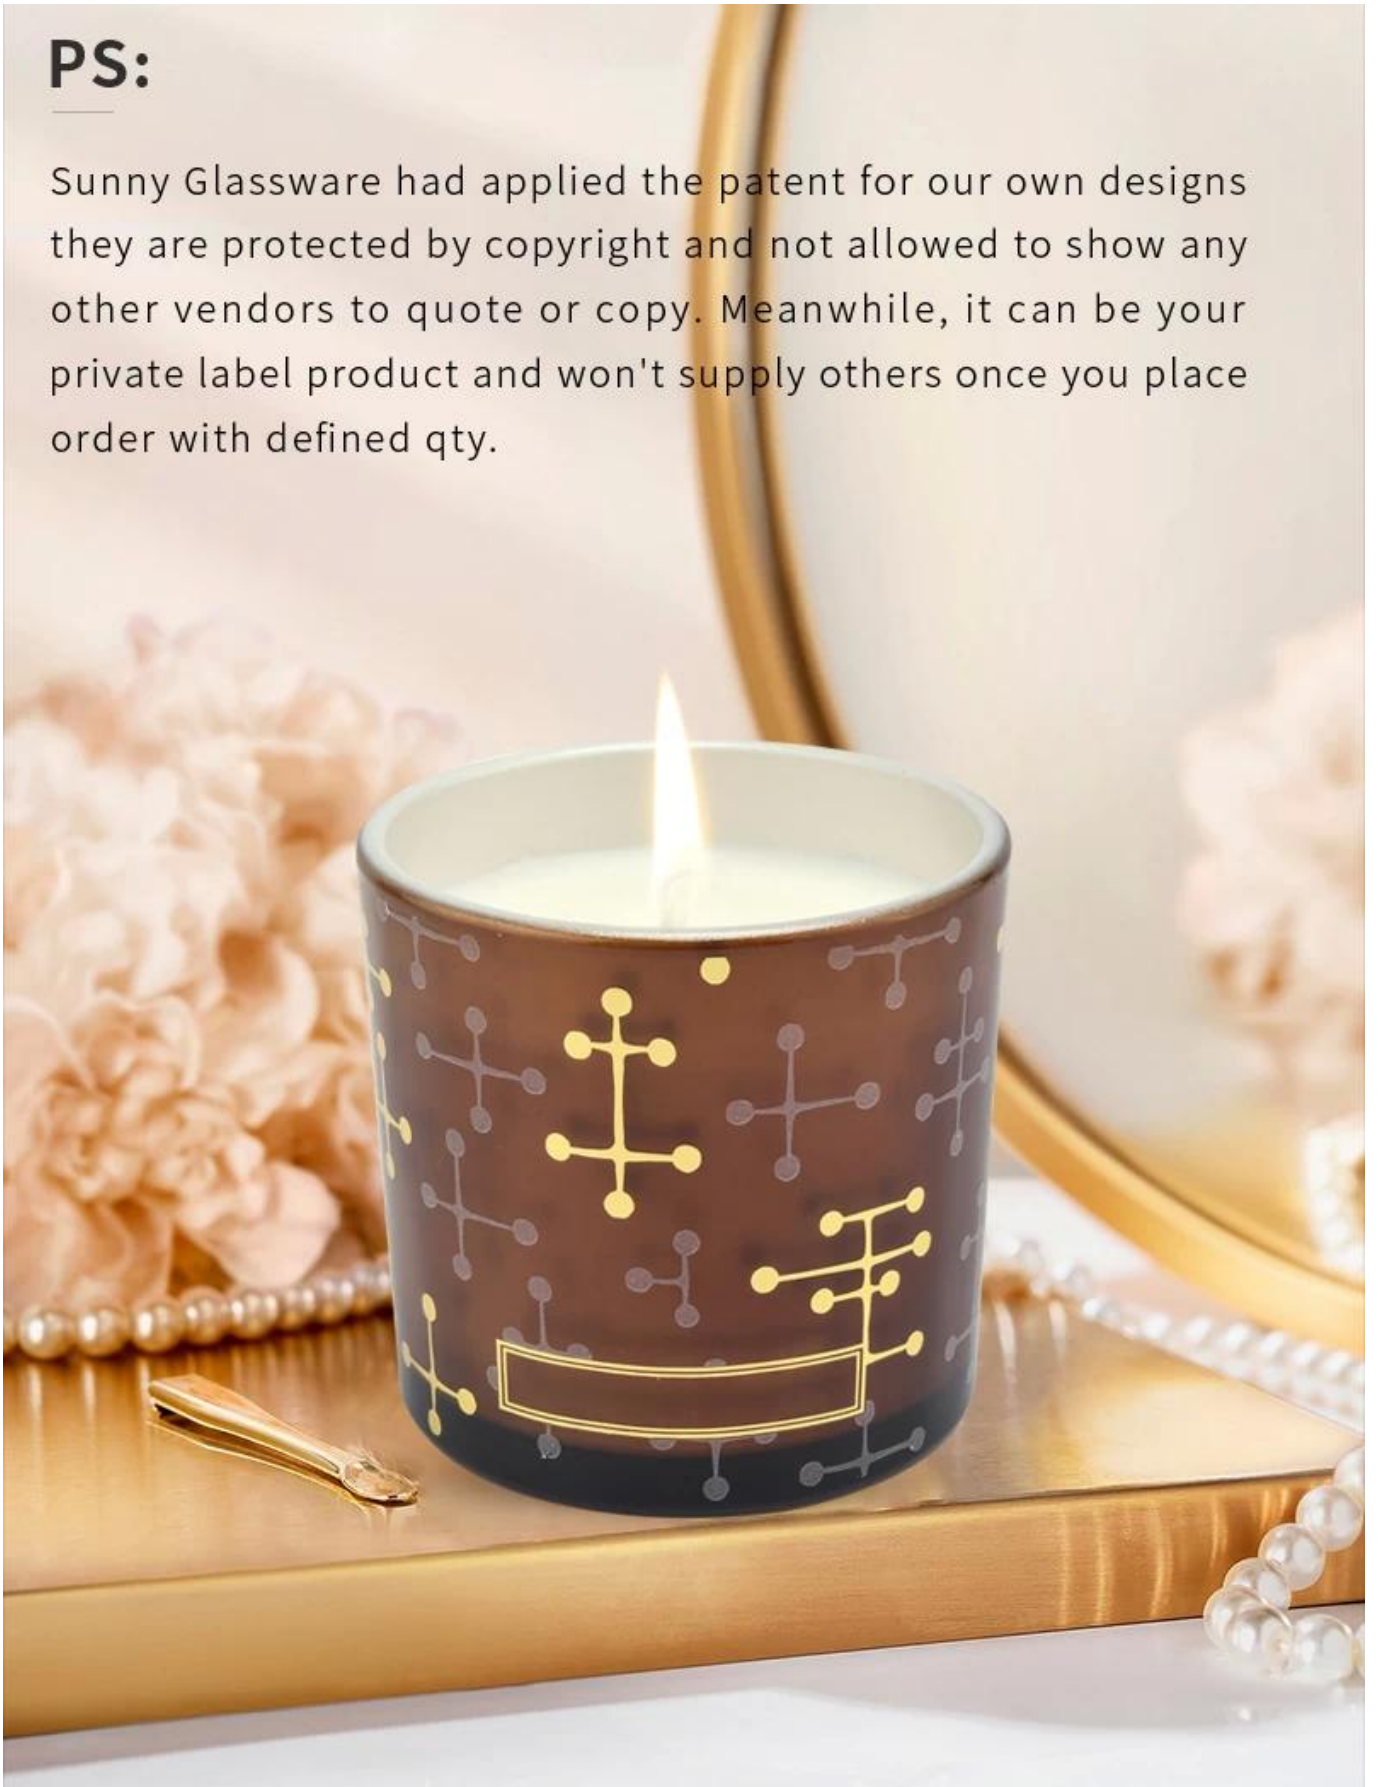

PS:

Sunny Glassware had applied the patent for our own designs they are protected by copyright and not allowed to show any other vendors to quote or copy. Meanwhile, it can be your private label product and won't supply others once you place order with defined qty.