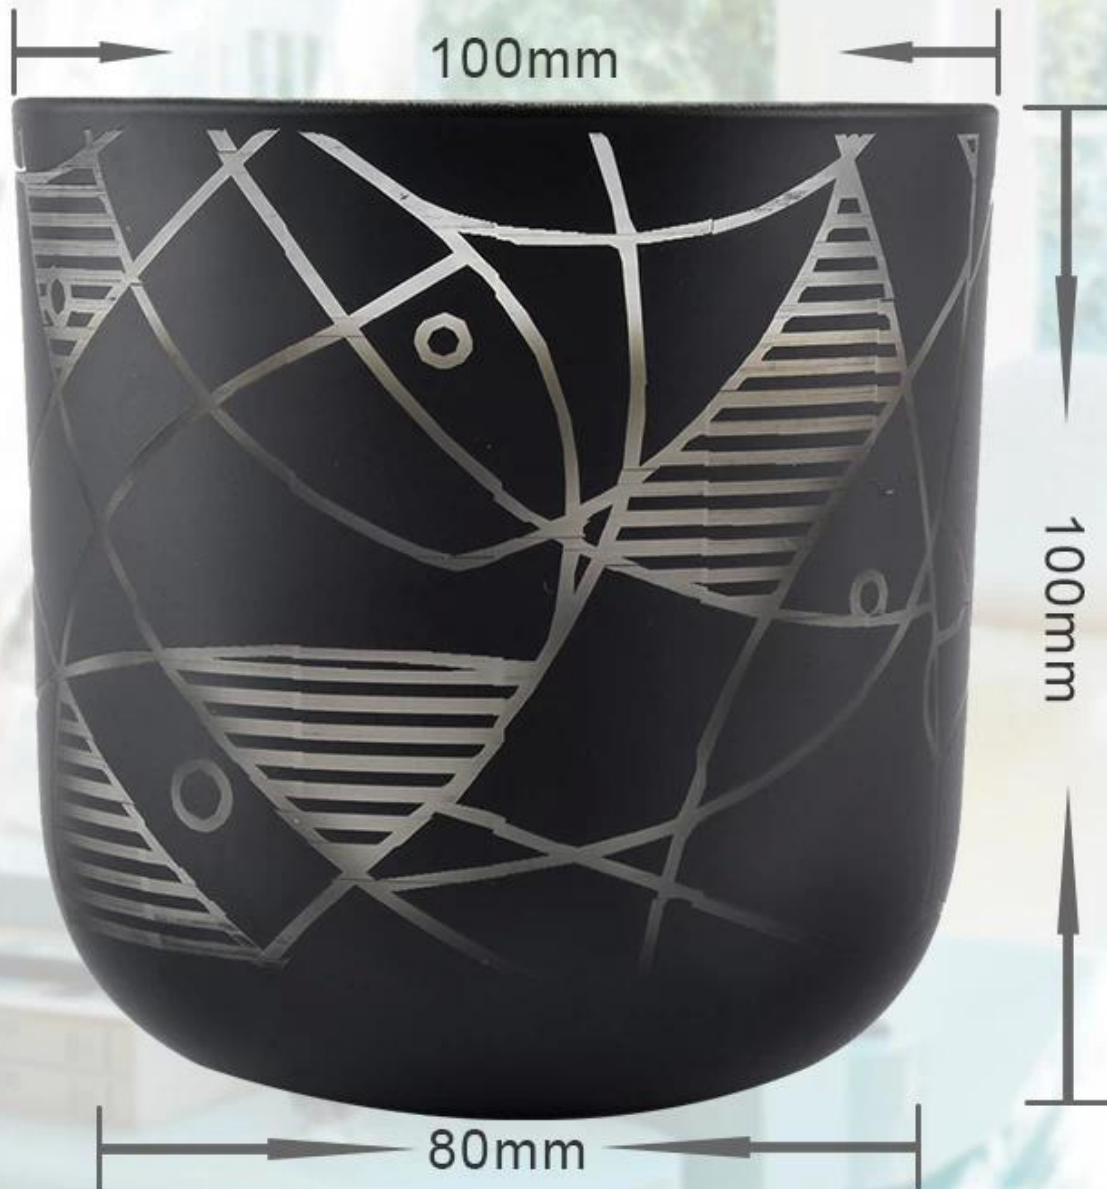

480ml 17□□□□□□□□□□□□□□□□

PRODUCT INFORMATION

Classical round bottom glass candle jars, can hold 13oz wax ,
perfect size for home decoration.

GLASS CANDLE JAR

Classical round bottom glass candle jars,
can hold 13oz wax , perfect size for home decoration.

Weight:468g

Capacity:480ml

SGRC191010

Being at home can not only add little sentiment,
but also a meaningful memory.

DESIGN

Classical round bottom glass candle jars, can hold 13oz wax , perfect size for home decoration.

This design using simple glass candle jar with classical black artwork, new processing technology in traditional glass candle jar make this item meaningful

It is very suitable for placing on the dining table and room,
the delicate and exquisite design is suitable for
different styles of living room.
There are different colors for your choice.