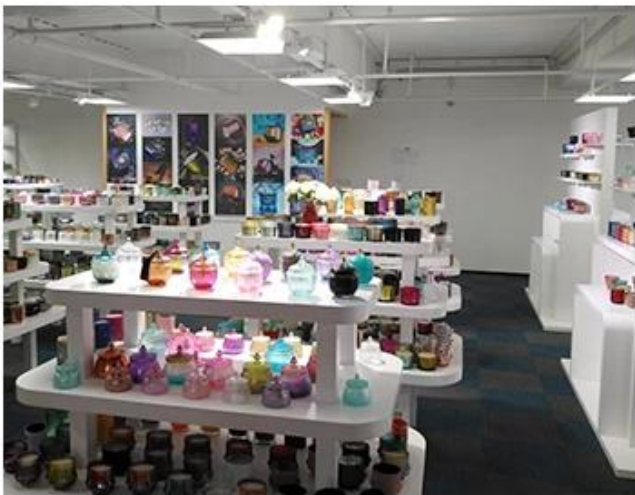

# SAMPLE ROOM

---

There are more than 5000 products in  
sample room of Sunny Glassware  
for your reference. No second Co. in China!

Factory Show