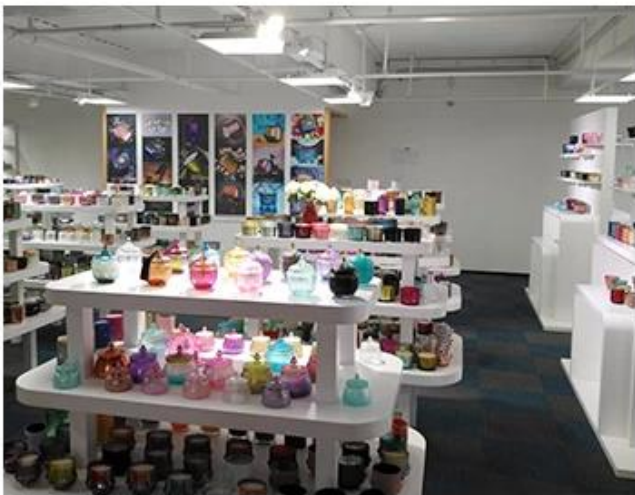

Wooden case

SAMPLE ROOM

There are more than 5000 products in
sample room of Sunny Glassware
for your reference. No second Co. in China!

Factory Show

FACTORY

There are about 20000 square meters in our factory
which was built in 1992 year;
Superior quality and high efficiency
can be guaranteed.