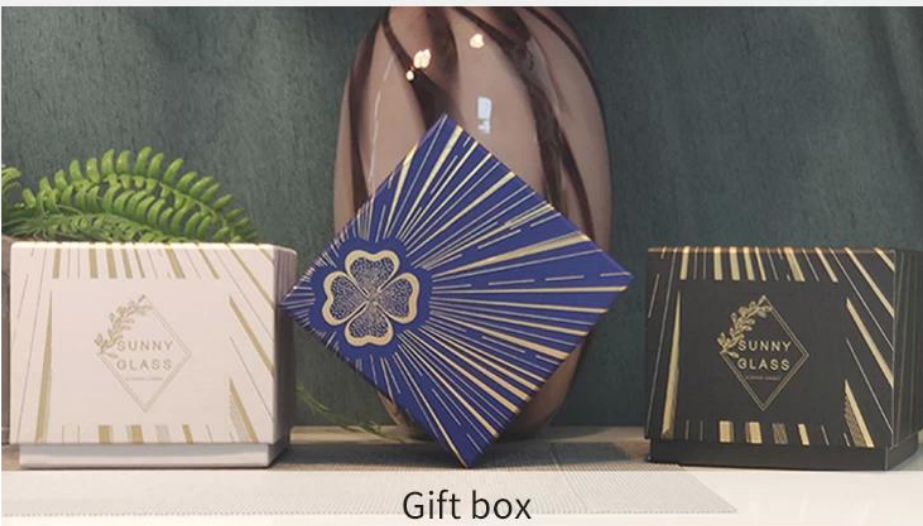

Carton

Gift box