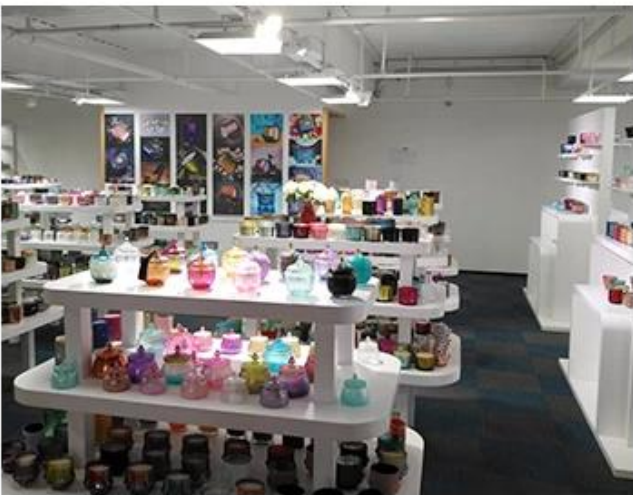

SAMPLE ROOM

There are more than 5000 products in
sample room of Sunny Glassware
for your reference. No second Co. in China!

Factory Show