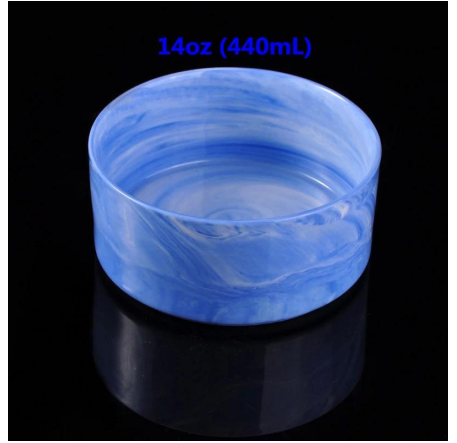

□□□□□□□□ □□

 Similar Products Link

Office & Sample Room

. 1992 20 tabkeware 4,000 assurance OEM/ODM serverice