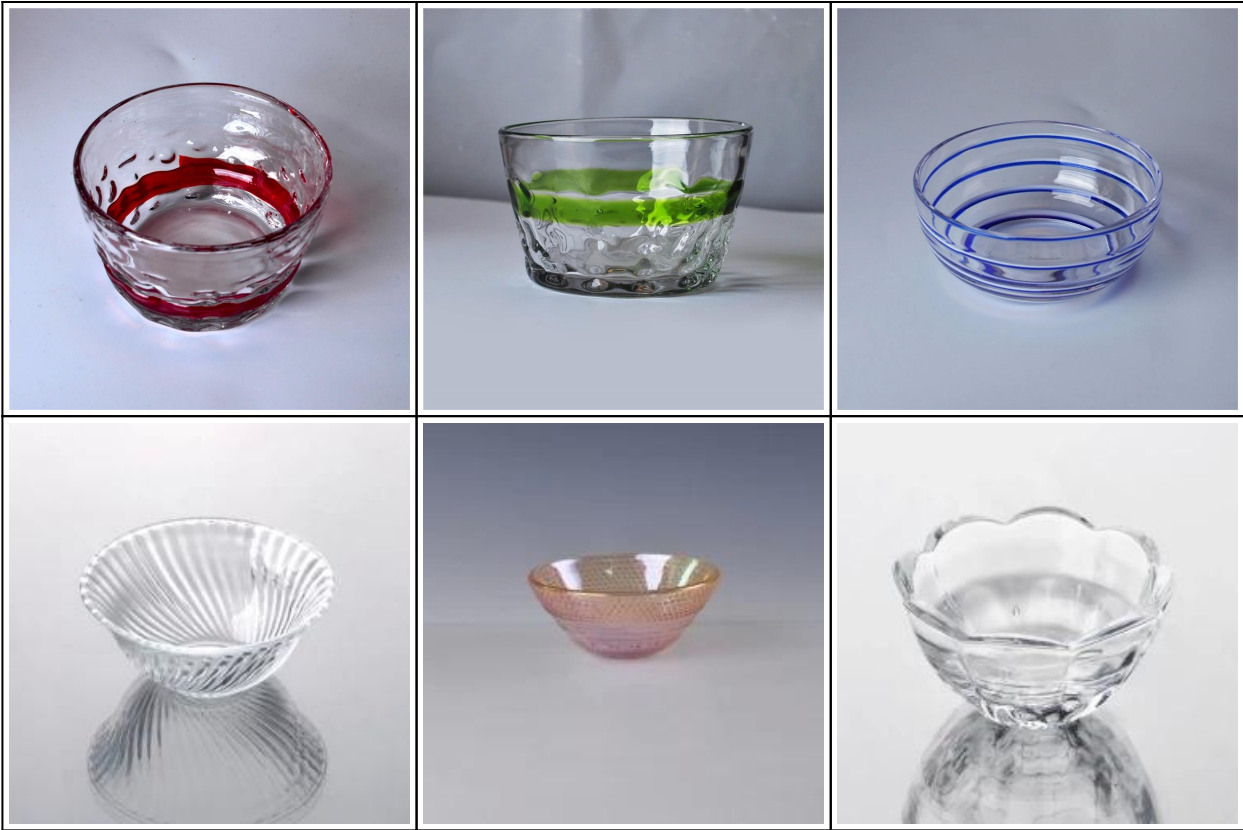

Everything is going on, but don't give up trying

More Product Pictures

Multi-use Glass Bowl

[Similar Products Link](#)

Office & Sample Room

[www.tabkeware.com](#) 1992 年 20 年 4,000 名 员工 提供 OEM/ODM 服务