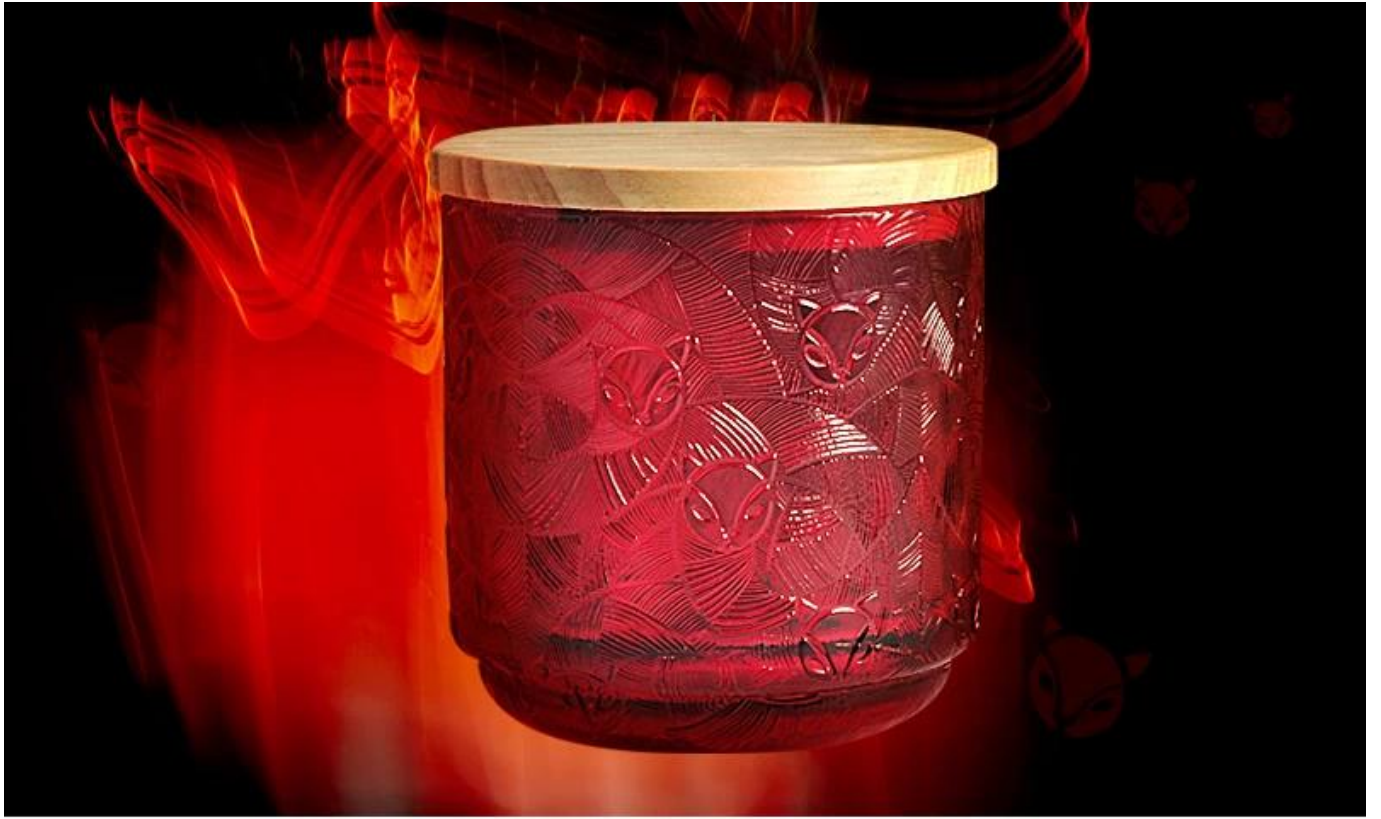

Capacity	431ml
weight	341g