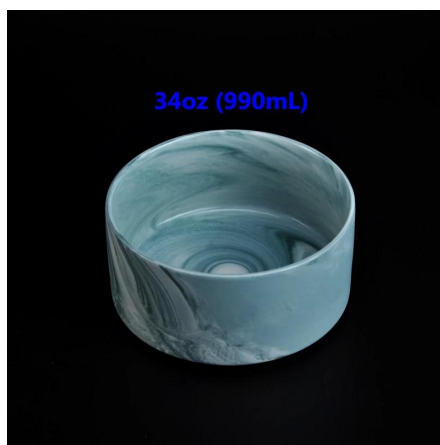

Similar Products Link