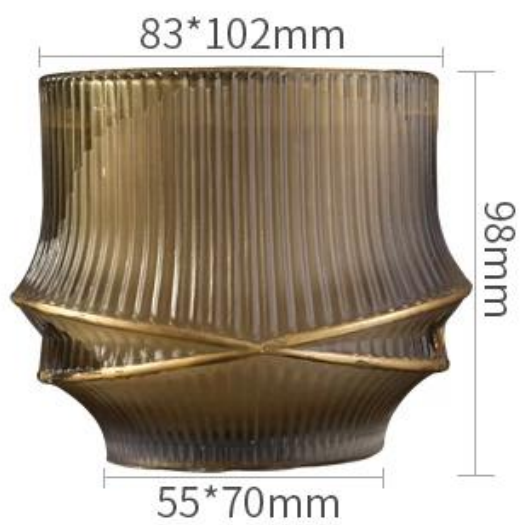

# Exquisite Embossed Pattern

Capacity	390ml
weight	565g