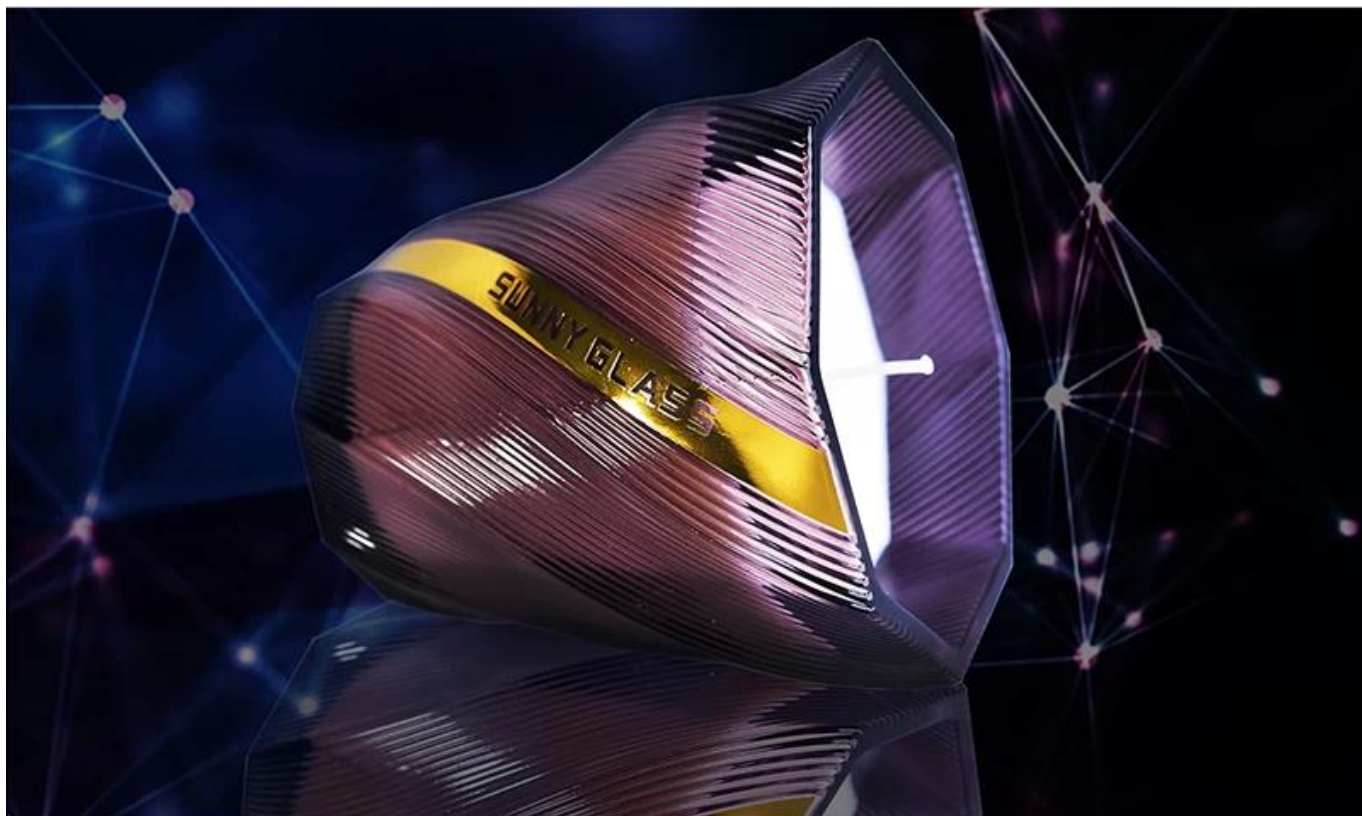

Exquisite Embossed Pattern

Capacity	365ml
Weight	424g

PS:

Sunny Glassware had applied the patent for our own designs they are protected by copyright and not allowed to show any other vendors to quote or copy. Meanwhile, it can be your private label product and won't supply others once you place order with defined qty.