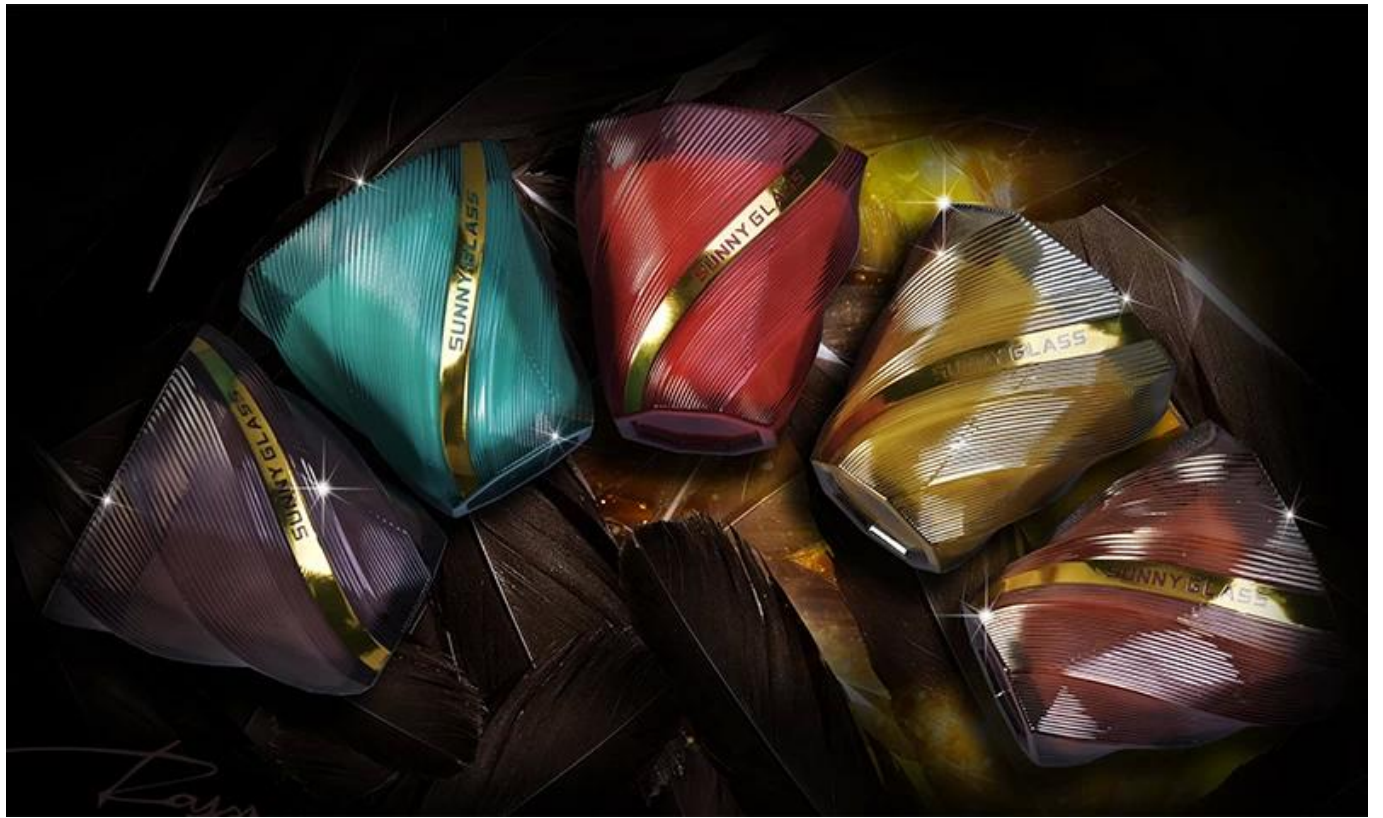

Exquisite Embossed Pattern

Capacity	365ml
Weight	424g

PS:

Sunny Glassware had applied the patent for our own designs they are protected by copyright and not allowed to show any other vendors to quote or copy. Meanwhile, it can be your private label product and won't supply others once you place order with defined qty.