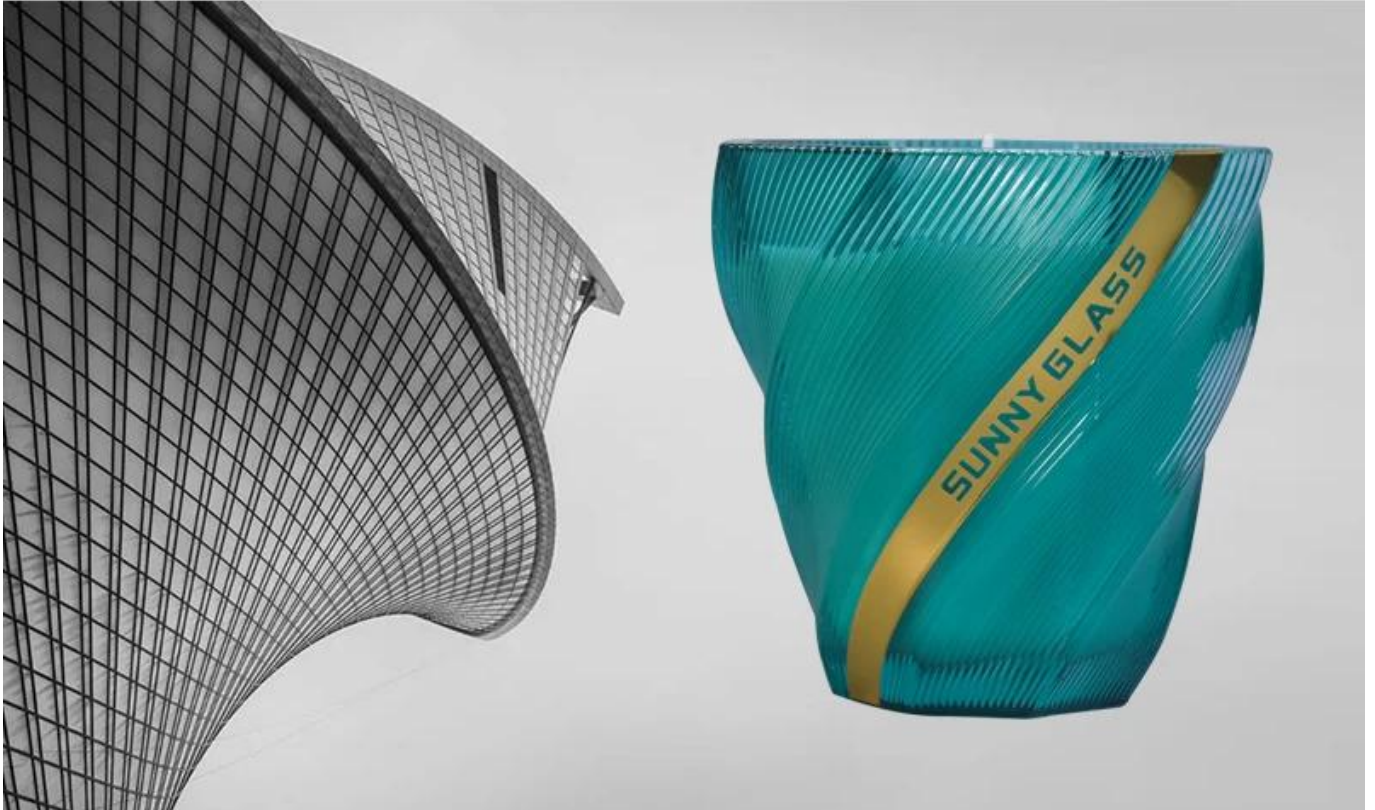

Exquisite Embossed Pattern

Capacity	365ml
Weight	424g

PS:

Sunny Glassware had applied the patent for our own designs they are protected by copyright and not allowed to show any other vendors to quote or copy. Meanwhile, it can be your private label product and won't supply others once you place order with defined qty.