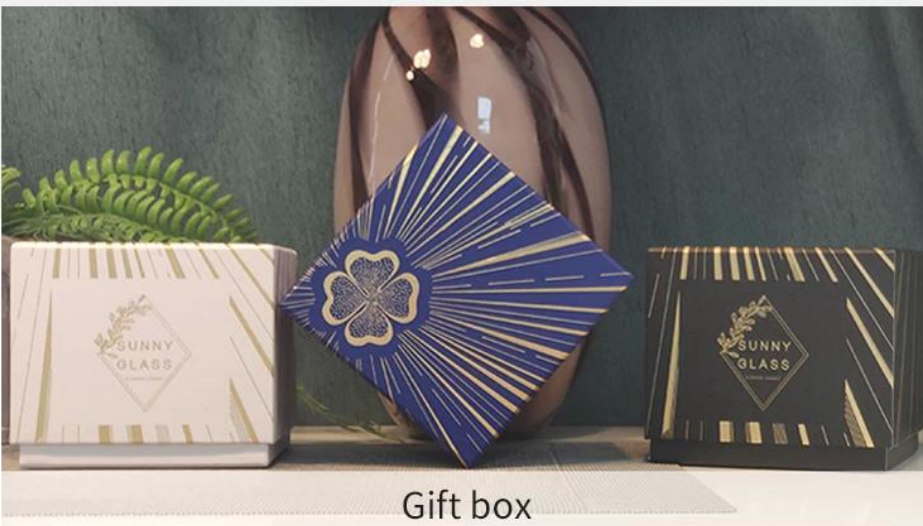

[陶瓷碗](#) [碗](#) [OEM](#)[ODM](#) [定制陶瓷碗](#)

PACKING

Pallet

Wooden case

Carton

We have Normal packing, PVC box
Window box, carton box, pallet
Color box, White box, ect.

of course, we can customize
Individual gift box for you.

Gift box

ACCESSORIES SHOWS

Wooden Lid

Cork Lid

Zinc Alloy Cover

Wick Trimmer Cutter