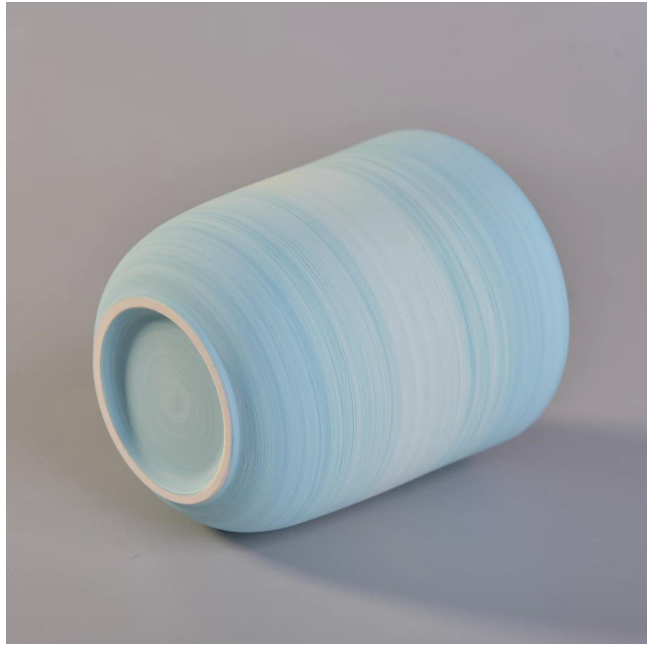

10oz 10oz 10oz 10oz 10oz

1 10oz 10oz 26 30

2 10 80

3

SGCF171127002	
	1. 5 2. 15
	4 48
	500,000~1,000,000
	35
	30 / T
	1. 2. 3. ASTM
	1. 2. 3. 4.

Office & Sample Room

Who We Are

Shenzhen Sunny Glassware Co.,Ltd