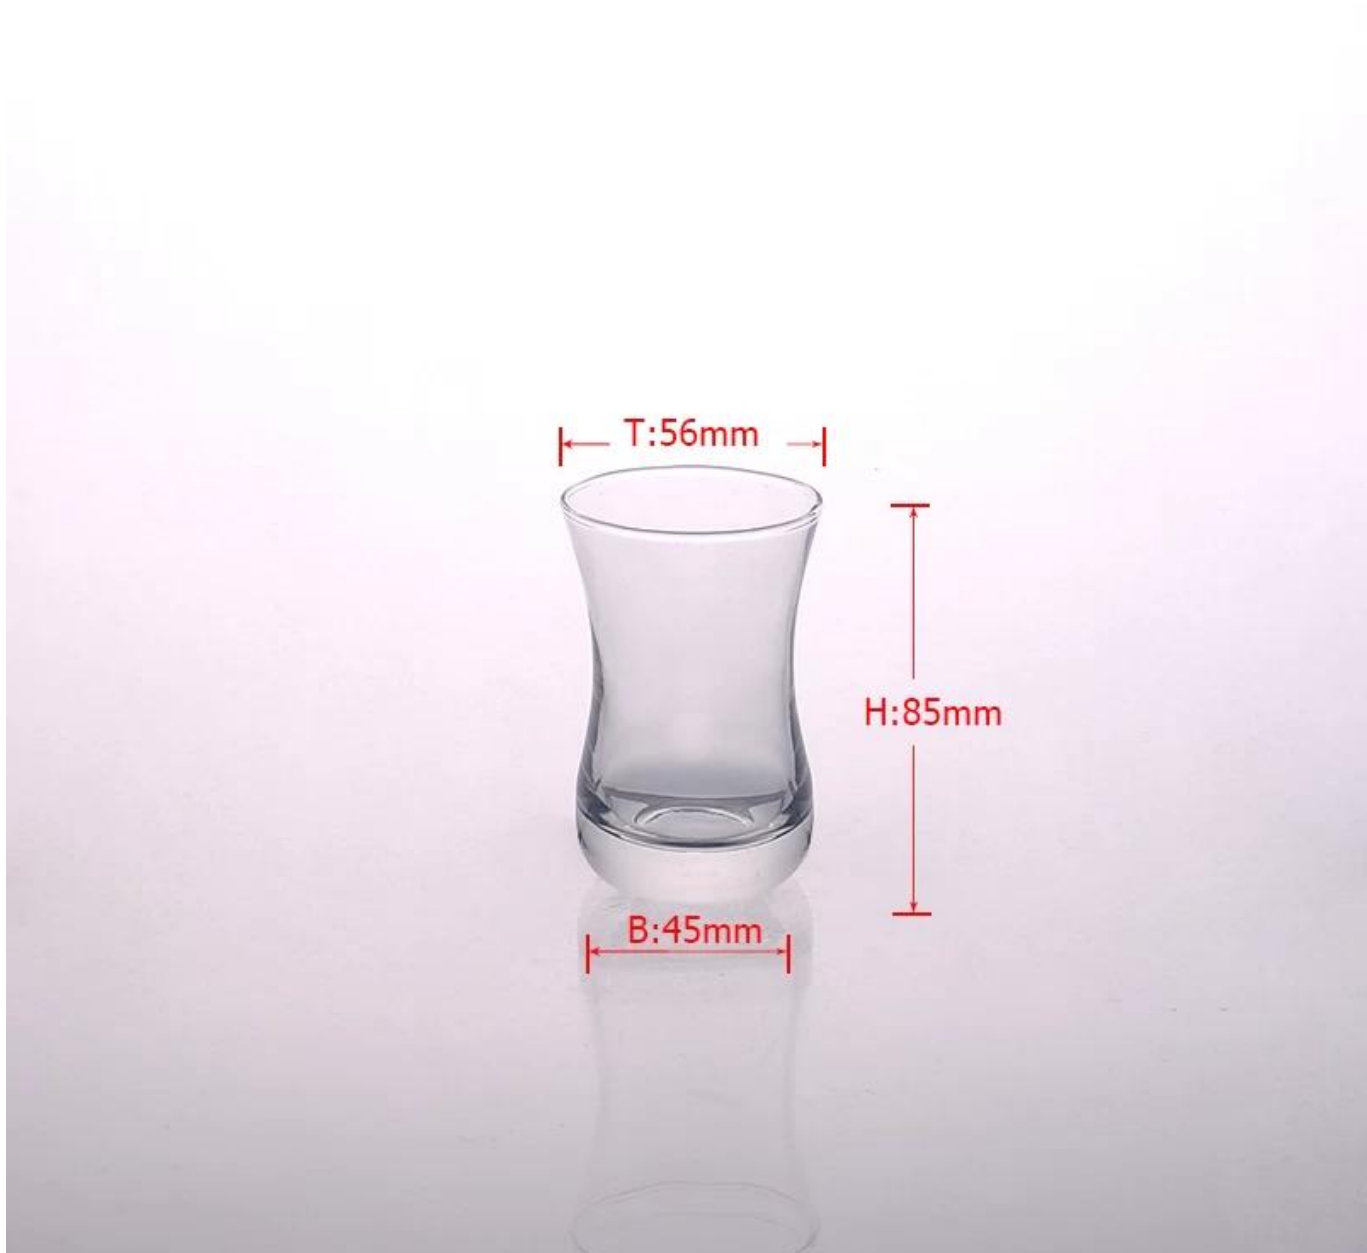

Similar Products Link