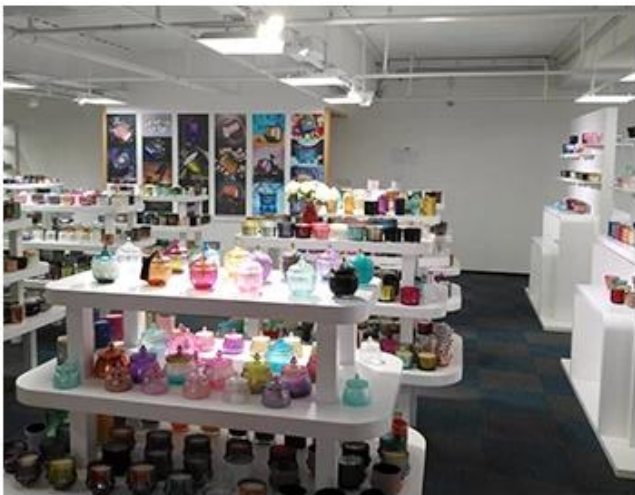

Meiyang Glass

Meiyang Glass 5000 Shenzhen

SAMPLE ROOM

There are more than 5000 products in
sample room of Sunny Glassware
for your reference. No second Co. in China!

Factory Show

XXXXXXXX XXXX X XXXXXXX XXXXXXXXXXXX XX XXXXXX .XXXXXXXX XXX XXXXXXXXXXX XXXXXXXXXXXX XXX XXX XXXX
XXXXXXXX.XX.XXXXX:XXXX