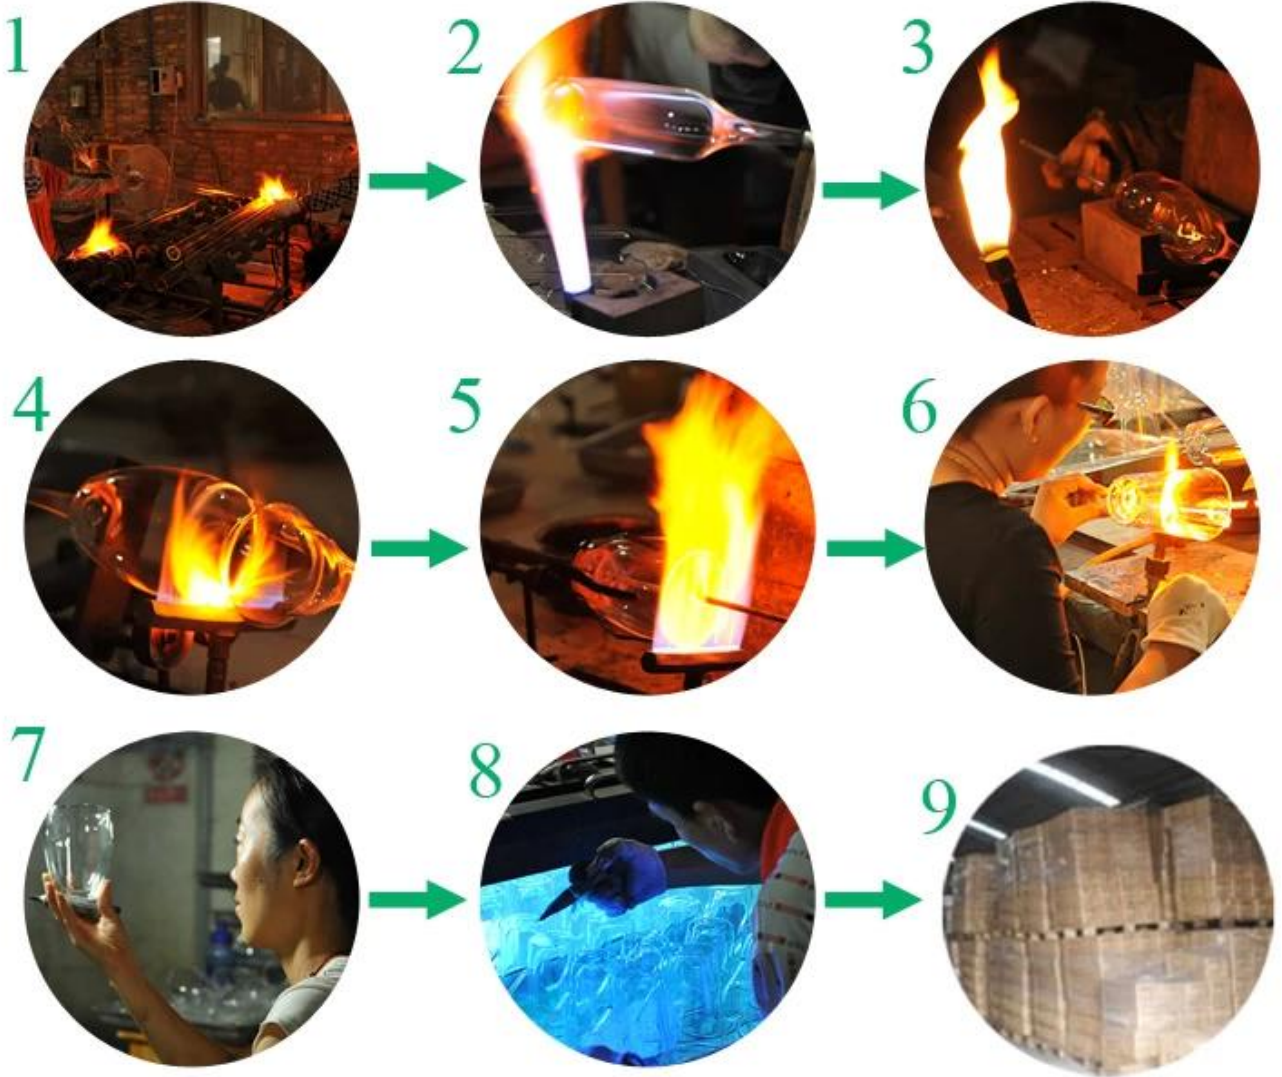

More Product Pictures

Every day is sunny day

Borosilicate glass

S Our Company & Sample Room *Every day is sunny day*

FDA, LFGB

Method of application:

1. Using it under guide of the adult
2. Washing it with clean or boiling water before usage
3. No touching the rim of glass cup, try to take the bottom or the handle of it