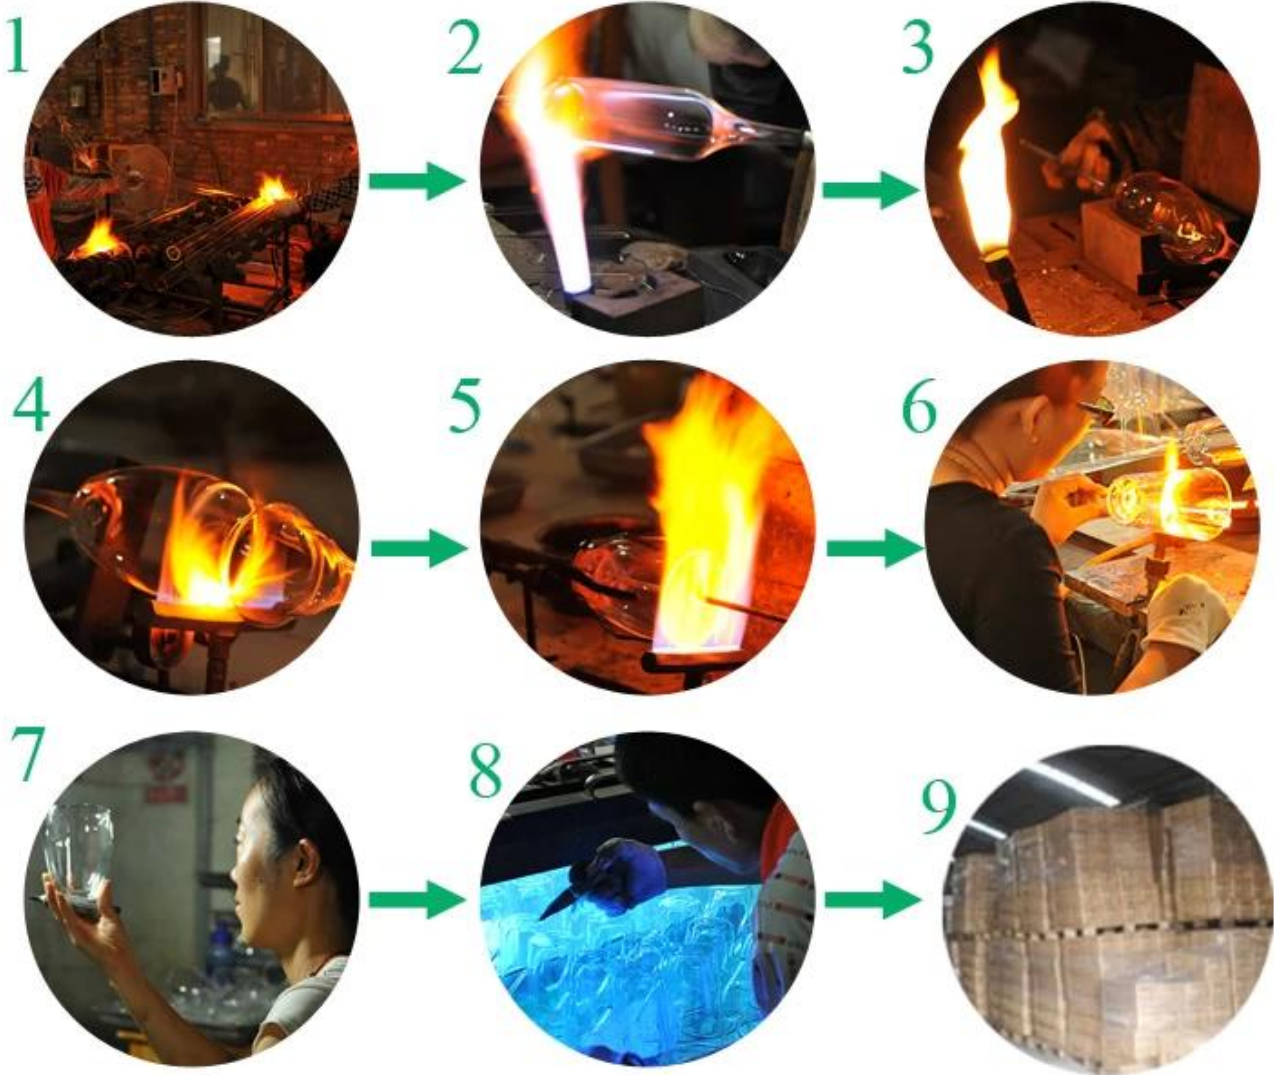

More Product Pictures

Every day is sunny day

Borosilicate glass

S Our Company & Sample Room *Every day is sunny day*

FDA, LFGB

Method of application:

1. Using it under guide of the adult
2. Washing it with clean or boiling water before usage
3. No touching the rim of glass cup, try to take the bottom or the handle of it