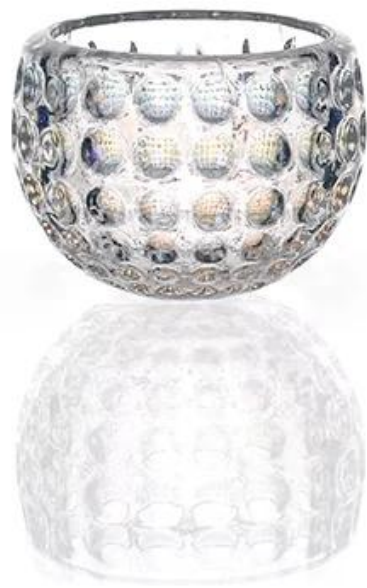

Product Details

Every day is sunny day

Item No.	SG14122202
Material	Hight white glass
Process	Machine made
Samples time	1. 5 days if at exist shaped and size of glass 2. 15 days if need new shape or size of glass
Packing	Normal packing,6 pcs into inner box, 72 pcs per carton
Product Capacity	500,000~1,000,000 pcs per month
Delivery time	Within 35 days after the sample and order confirmed
Payment terms	30% deposit by T/T in advance and the balance against the copy of B/L
Shipment	By sea, by air, by Express and your shipping agent is acceptable
Product Features	1. Machine made glass ball candle holders with high quality 2. Suitable for used in hotel, home, etc. 3. It is eco-friendly 4. Meet FDA test & CA 65 test
For your choices	1. Different designs and sizes for choice 2. Any color painted, frost, electroplate, pattern laser carver processing 3. Special package like shrink wrap, color gift box, white gift box etc. 4. We have exclusive workers for quality control 5. We have professional workshop and warehouse to ensure the delivery time

More Product Pictures

Every day is sunny day

Similar Products Link

Every day is sunny day

[colored glass candle cup](#)

[decoration glass candle holder](#)

[clear candlestick glass](#)

Our Company & Sample Room *Every day is sunny day*