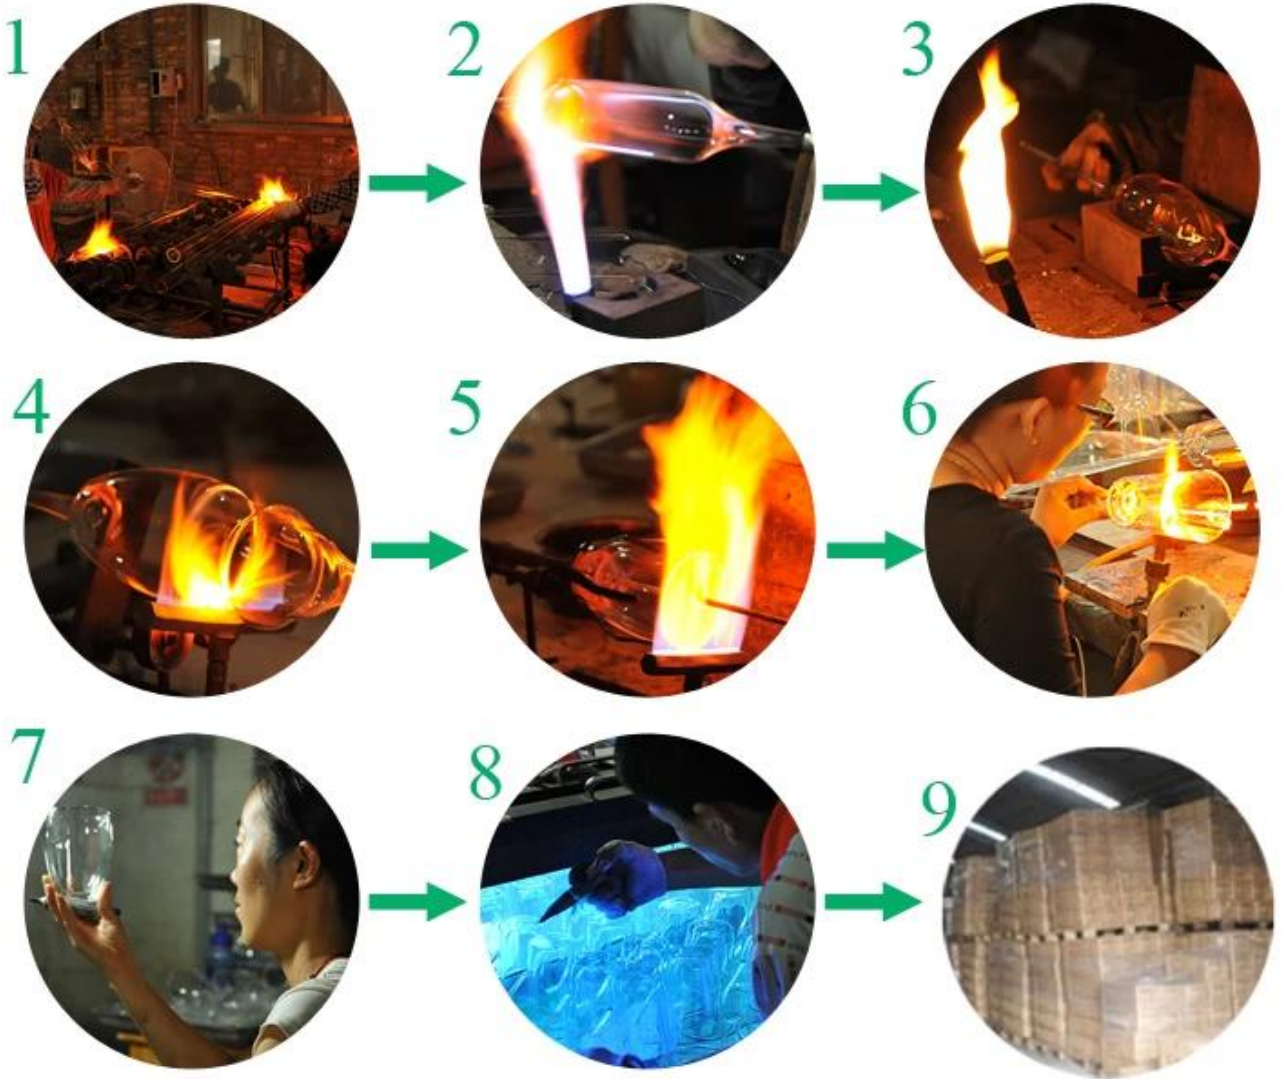

More Product Pictures

Every day is sunny day

Borosilicate glass

 Our Company & Sample Room *Every day is sunny day*

FDA, LFGB

Method of application:

1. Using it under guide of the adult
2. Washing it with clean or boiling water before usage
3. No touching the rim of glass cup, try to take the bottom or the handle of it