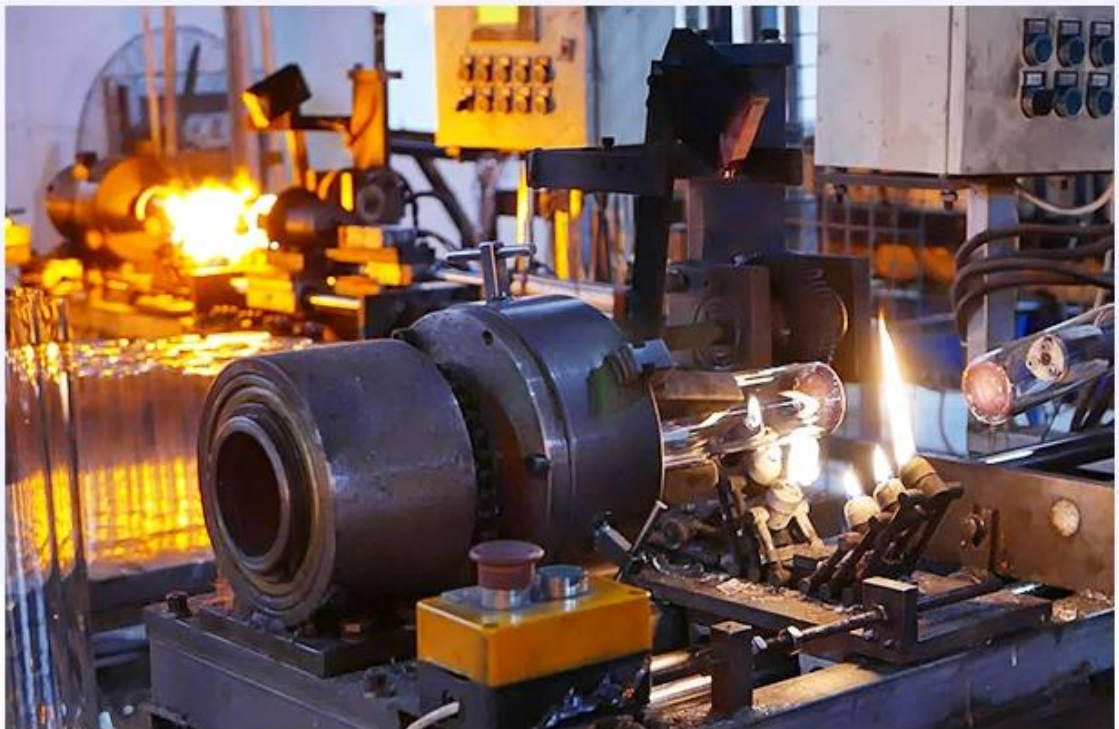

FACTORY

There are about 20000 square meters in our factory which was built in 1992 year; Superior quality and high efficiency can be guaranteed.

PROCESS CRAFTS

1、 Raw Material

2、 Melting

4、 Filling

3、 Cutting