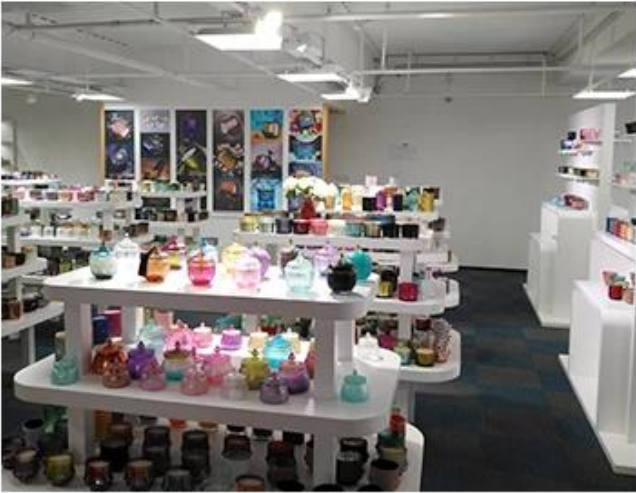

Wooden case

Office & Sample Room

1800

Meiyang Glass

Meiyang Glass . 5000 . Shenzhen

SAMPLE ROOM

There are more than 5000 products in
sample room of Sunny Glassware
for your reference. No second Co. in China!