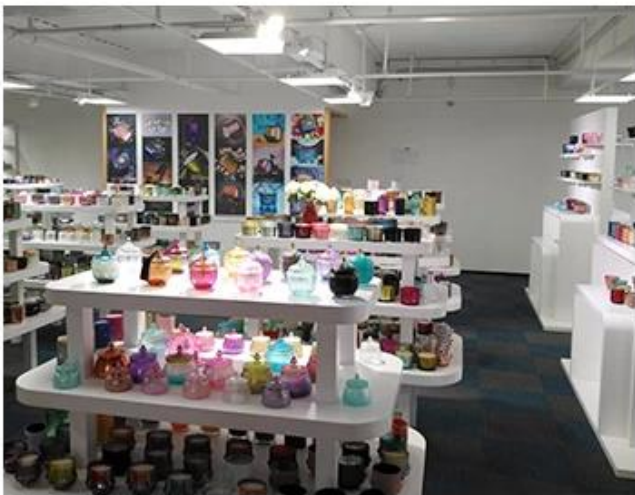

Wooden case

Office & Sample Room

1800 。

Meiyang Glass

Meiyang Glass 5000 .! Shenzhen

SAMPLE ROOM

There are more than 5000 products in
sample room of Sunny Glassware
for your reference. No second Co. in China!