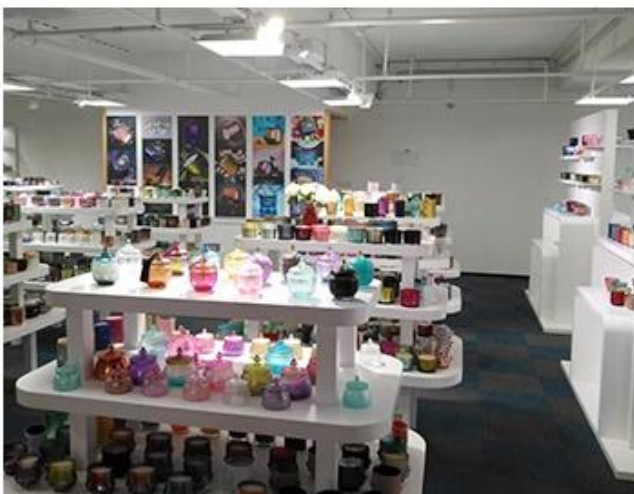

We have Normal packing, PVC box
Window box, carton box, pallet
Color box, White box, ect.

of course, we can customize
Individual gift box for you.

Carton

Wooden case

Pallet

CERTIFICATES

SAMPLE ROOM

There are more than 5000 products in
sample room of Sunny Glassware
for your reference. No second Co. in China!